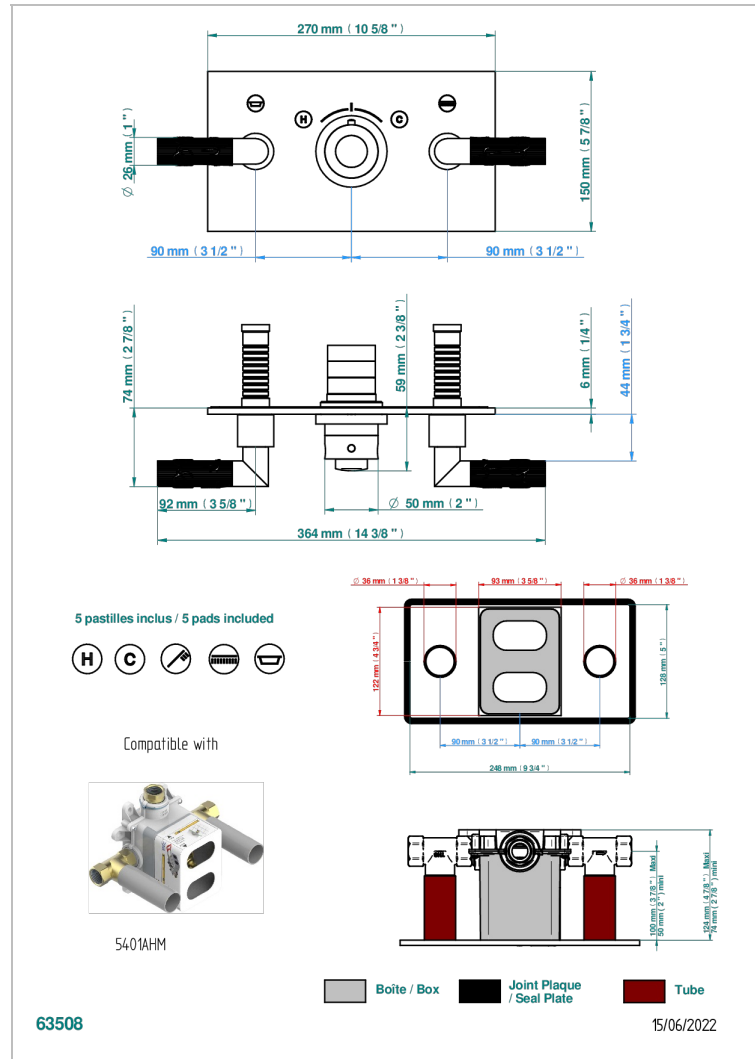

# BAMBOU AMBER CRYSTAL

A34-5401BEH

THG  
PARIS

Trim for thermostatic mixer with 2 valves item to be installed horizontal . to adapt on 5 401AHC or 5 401AHM

## CHARACTERISTIC

- BamboU Amber crystal
- Trim for thermostatic mixer with 2 valves item to be installed horizontal . to adapt on 5 401AHC or 5 401AHM

## RELATED SKU'S

- Ref. G00-5401AHC 3/4" THG thermostat, 60 l/mn with two valves with wax cartridge delivered with a built-in box, without trim - to be installed horizontal ( for installation with cross handle)
- Ref. G00-5401AHM 3/4" THG thermostat, 60 l/mn with two valves with wax cartridge delivered with a built-in box, without trim - to be installed horizontal ( for installation with lever handle)