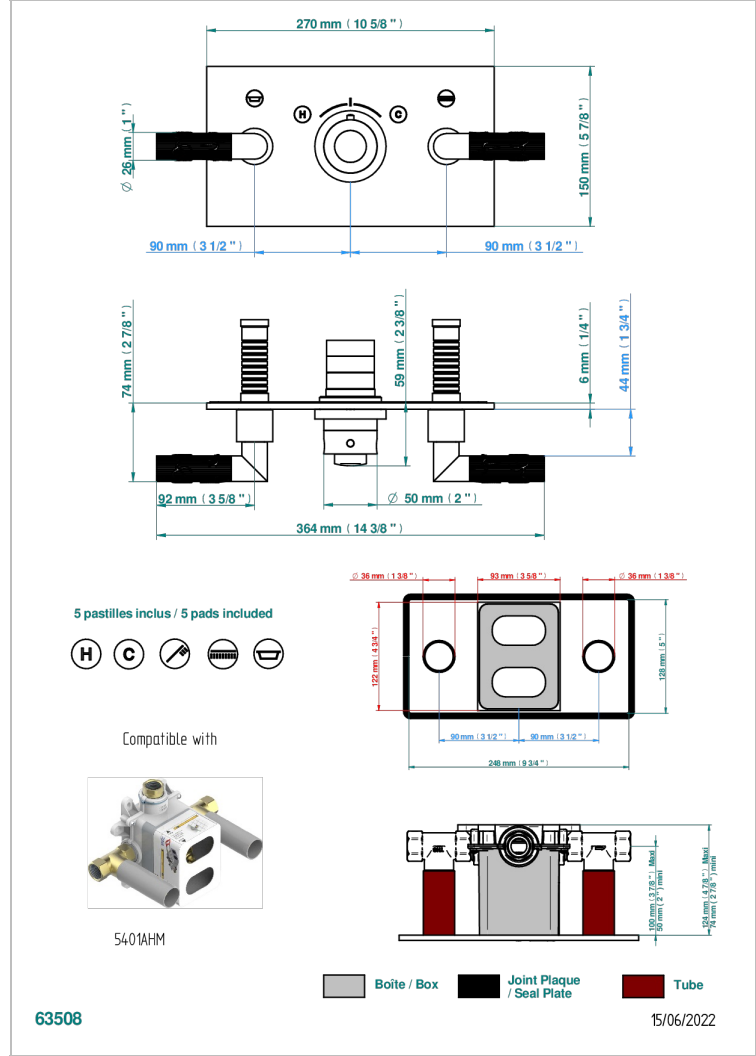

BAMBOU AMBER CRYSTAL

A34-5401BEH

THG
PARIS

Trim for thermostatic mixer with 2 valves item to be installed horizontal . to adapt on 5 401AHC or 5 401AHM

CHARACTERISTIC

- BamboU Amber crystal
- Trim for thermostatic mixer with 2 valves item to be installed horizontal . to adapt on 5 401AHC or 5 401AHM

RELATED SKU'S

- Ref. G00-5401AHC 3/4" THG thermostat, 60 l/mn with two valves with wax cartridge delivered with a built-in box, without trim - to be installed horizontal (for installation with cross handle)
- Ref. G00-5401AHM 3/4" THG thermostat, 60 l/mn with two valves with wax cartridge delivered with a built-in box, without trim - to be installed horizontal (for installation with lever handle)