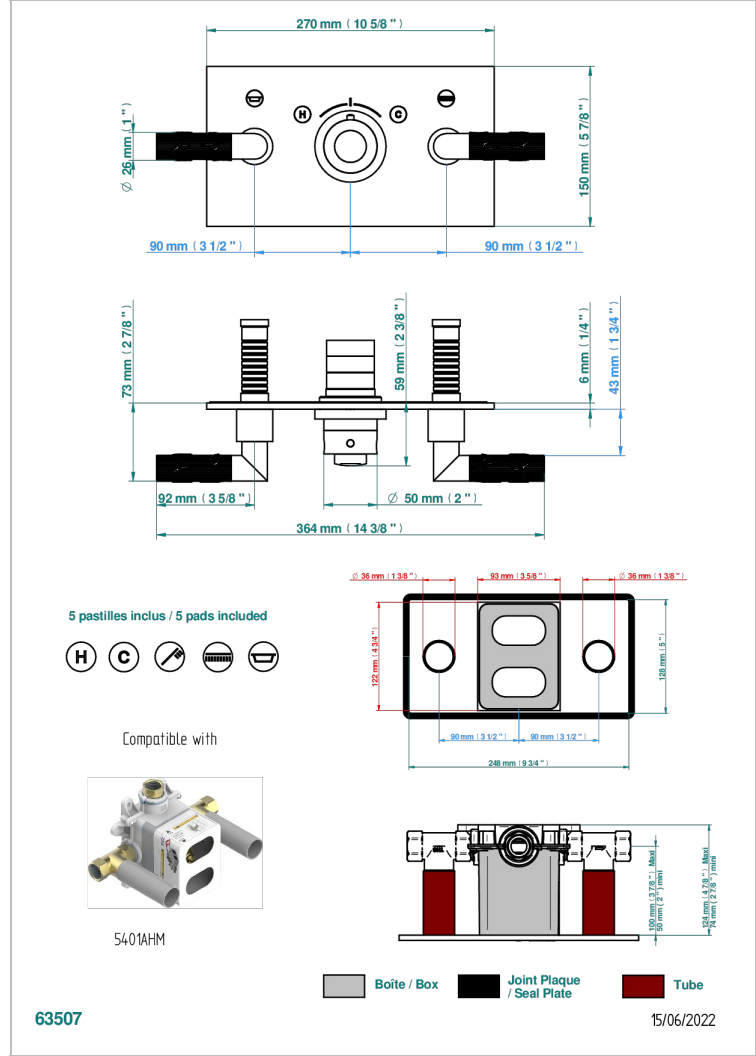

BAMBOU CRISTAL NEGRO

A33-5401BEH

THG
PARIS

Trim for thermostatic mixer with 2 valves item to be installed horizontal . to adapt on 5 401AHC or 5 401AHM

CARACTERÍSTICAS

- Bambou cristal negro
- Trim for thermostatic mixer with 2 valves item to be installed horizontal . to adapt on 5 401AHC or 5 401AHM