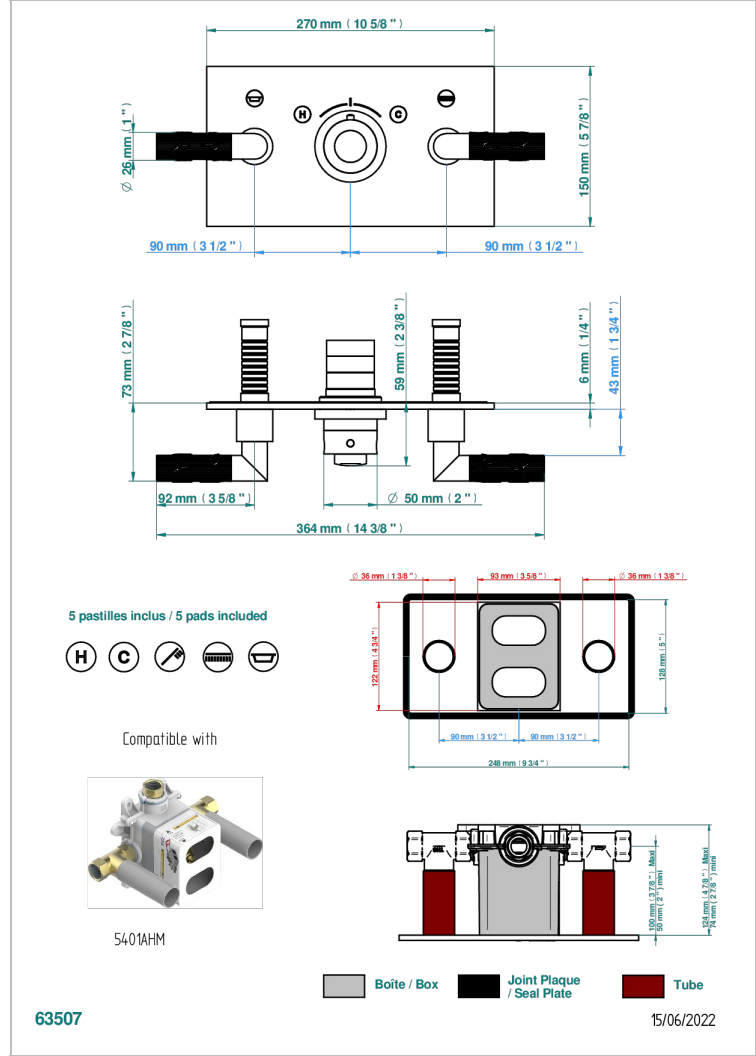

BAMBOU CRISTAL NEGRO

A33-5401BEH

THG
PARIS

Trim for thermostatic mixer with 2 valves item to be installed horizontal . to adapt on 5 401AHC or 5 401AHM

CARACTERÍSTICAS

- Bambou cristal negro
- Trim for thermostatic mixer with 2 valves item to be installed horizontal . to adapt on 5 401AHC or 5 401AHM

PRODUCTOS RELACIONADOS

- Ref. G00-5401AHC 3/4" THG thermostat, 60 l/mn with two valves with wax cartridge delivered with a built-in box, without trim - to be installed horizontal (for installation with cross handle)
- Ref. G00-5401AHM 3/4" THG thermostat, 60 l/mn with two valves with wax cartridge delivered with a built-in box, without trim - to be installed horizontal (for installation with lever handle)