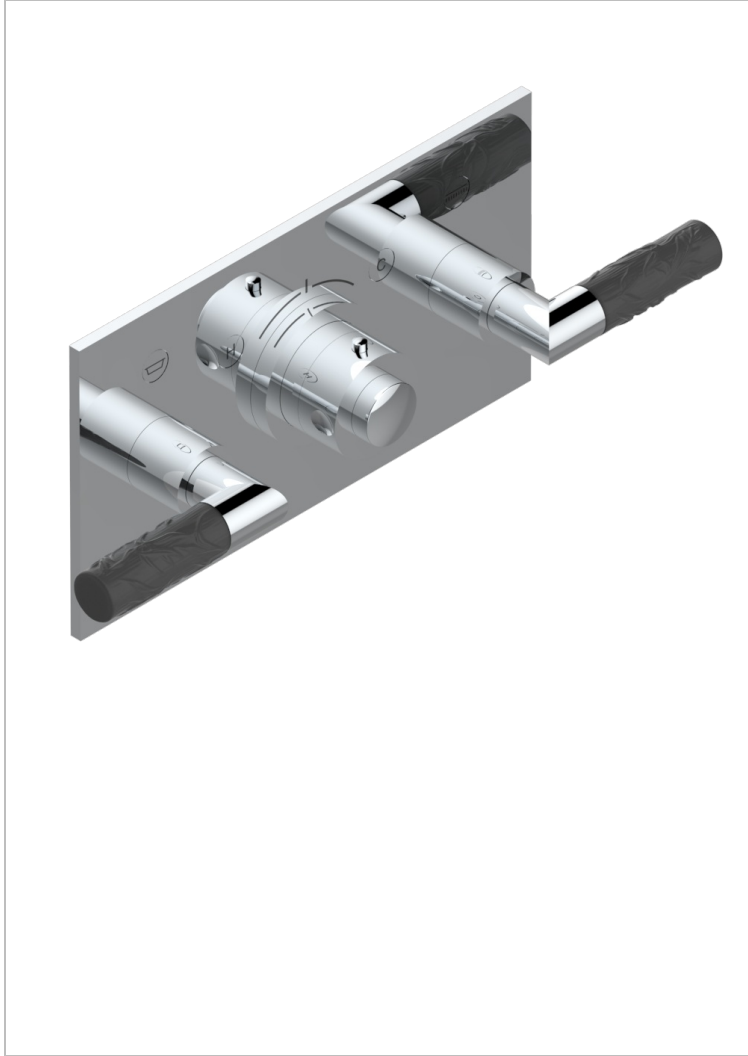

BAMBOU CRISTAL NEGRO

A33-5401BEH

THG
PARIS

Trim for thermostatic mixer with 2 valves item to be installed horizontal . to adapt on 5 401AHC or 5 401AHM

CARACTERÍSTICAS

- Bambou cristal negro
- Trim for thermostatic mixer with 2 valves item to be installed horizontal . to adapt on 5 401AHC or 5 401AHM

PRODUCTOS RELACIONADOS

- Ref. G00-5401AHC 3/4" THG thermostat, 60 l/mn with two valves with wax cartridge delivered with a built-in box, without trim - to be installed horizontal (for installation with cross handle)
- Ref. G00-5401AHM 3/4" THG thermostat, 60 l/mn with two valves with wax cartridge delivered with a built-in box, without trim - to be installed horizontal (for installation with lever handle)