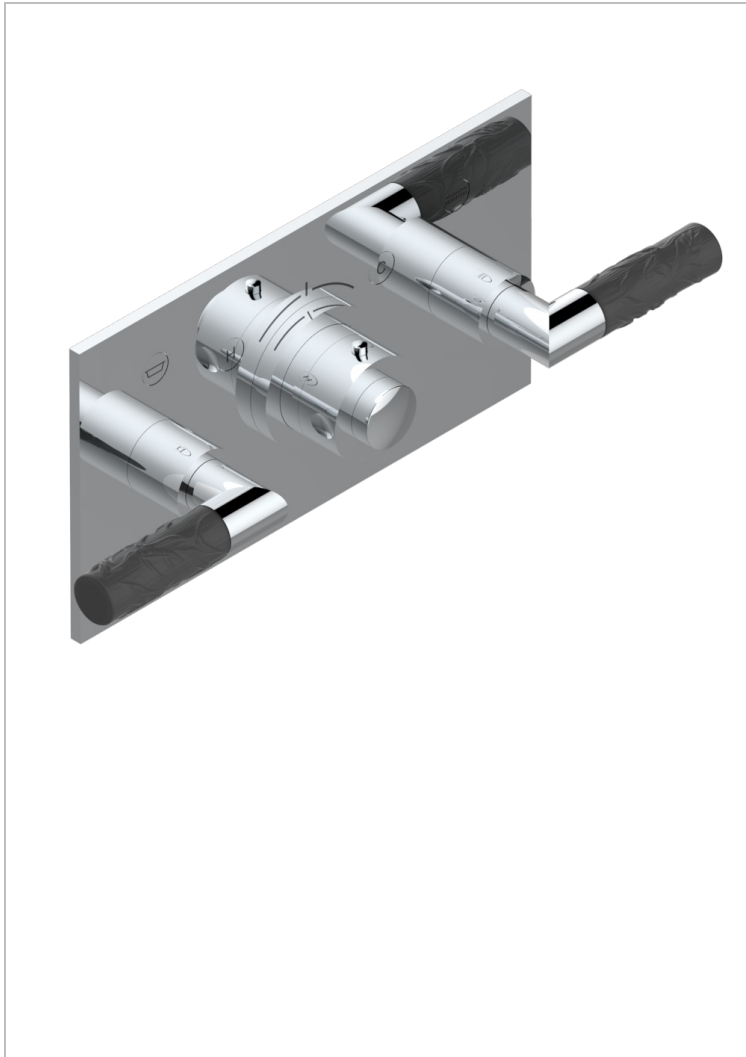

BAMBOU BLACK CRYSTAL

A33-5401BEH

THG
PARIS

Trim for thermostatic mixer with 2 valves item to be installed horizontal . to adapt on 5 401AHC or 5 401AHM

CHARACTERISTIC

- BamboU Black crystal
- Trim for thermostatic mixer with 2 valves item to be installed horizontal . to adapt on 5 401AHC or 5 401AHM

RELATED SKU'S

- Ref. G00-5401AHC 3/4" THG thermostat, 60 l/mn with two valves with wax cartridge delivered with a built-in box, without trim - to be installed horizontal (for installation with cross handle)
- Ref. G00-5401AHM 3/4" THG thermostat, 60 l/mn with two valves with wax cartridge delivered with a built-in box, without trim - to be installed horizontal (for installation with lever handle)