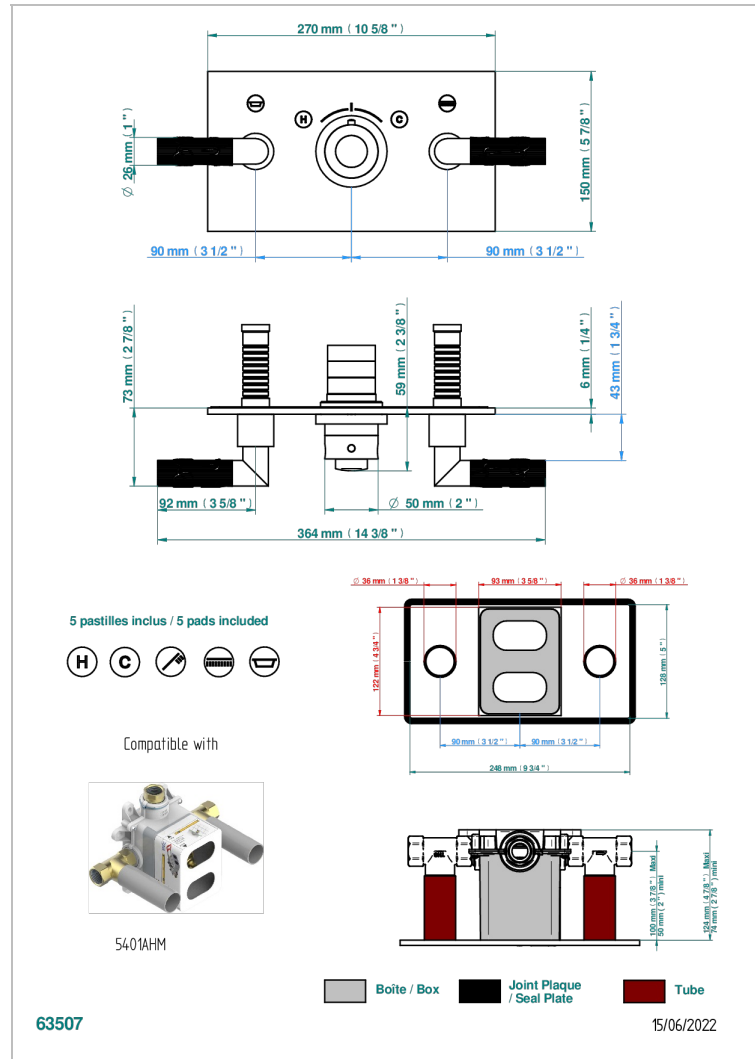

BAMBOU BLACK CRYSTAL

A33-5401BEH

THG
PARIS

Trim for thermostatic mixer with 2 valves item to be installed horizontal . to adapt on 5 401AHC or 5 401AHM

CHARACTERISTIC

- BamboU Black crystal
- Trim for thermostatic mixer with 2 valves item to be installed horizontal . to adapt on 5 401AHC or 5 401AHM

RELATED SKU'S

- Ref. G00-5401AHC 3/4" THG thermostat, 60 l/mn with two valves with wax cartridge delivered with a built-in box, without trim - to be installed horizontal (for installation with cross handle)
- Ref. G00-5401AHM 3/4" THG thermostat, 60 l/mn with two valves with wax cartridge delivered with a built-in box, without trim - to be installed horizontal (for installation with lever handle)