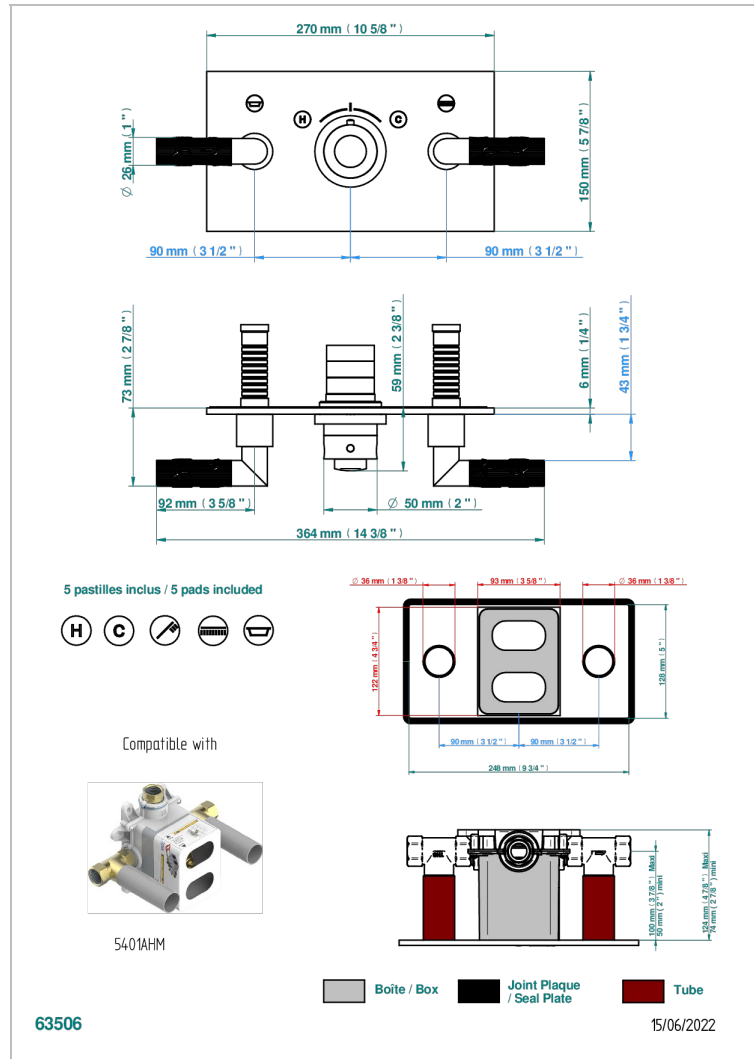

BAMBOU CRISTAL CLARO

A35-5401BEH

THG[®]
PARIS

Trim for thermostatic mixer with 2 valves item to be installed horizontal . to adapt on 5 401AHC or 5 401AHM

CARACTERÍSTICAS

- Bambou cristal claro
- Trim for thermostatic mixer with 2 valves item to be installed horizontal . to adapt on 5 401AHC or 5 401AHM