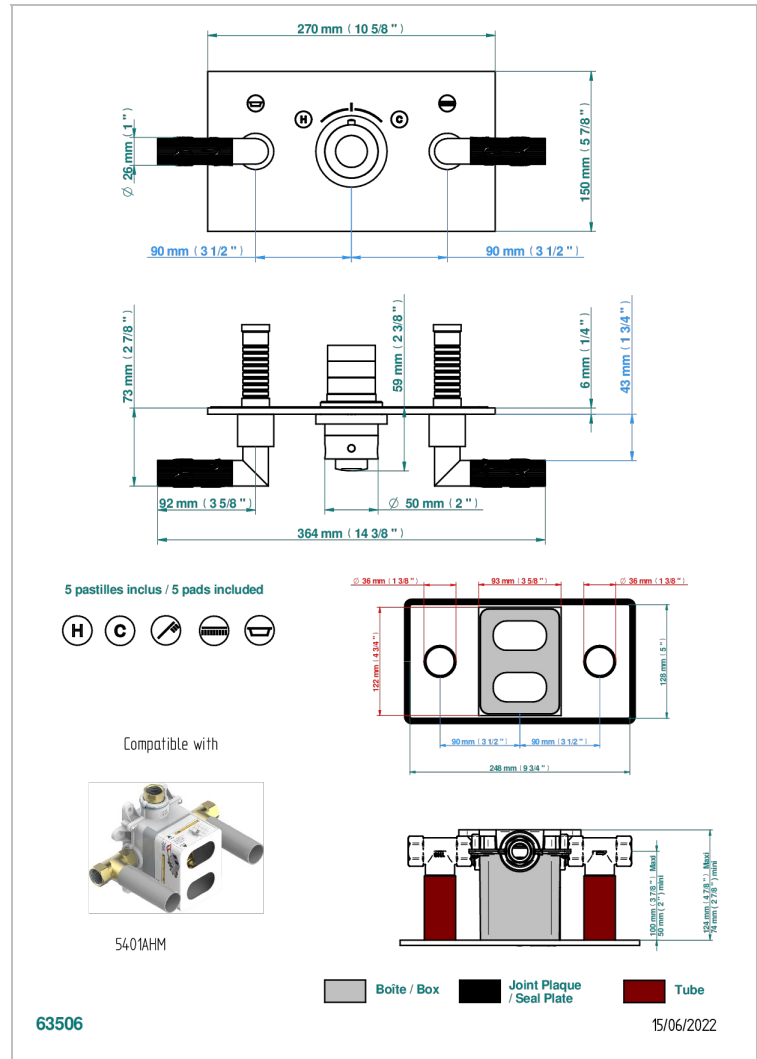

# BAMBOU CRISTAL CLARO

A35-5401BEH

THG  
PARIS

Trim for thermostatic mixer with 2 valves item to be installed horizontal . to adapt on 5 401AHC or 5 401AHM

## CARACTERÍSTICAS

- BamboU cristal claro
- Trim for thermostatic mixer with 2 valves item to be installed horizontal . to adapt on 5 401AHC or 5 401AHM

## PRODUCTOS RELACIONADOS

- Ref. G00-5401AHC 3/4" THG thermostat, 60 l/mn with two valves with wax cartridge delivered with a built-in box, without trim - to be installed horizontal ( for installation with cross handle)
- Ref. G00-5401AHM 3/4" THG thermostat, 60 l/mn with two valves with wax cartridge delivered with a built-in box, without trim - to be installed horizontal ( for installation with lever handle)