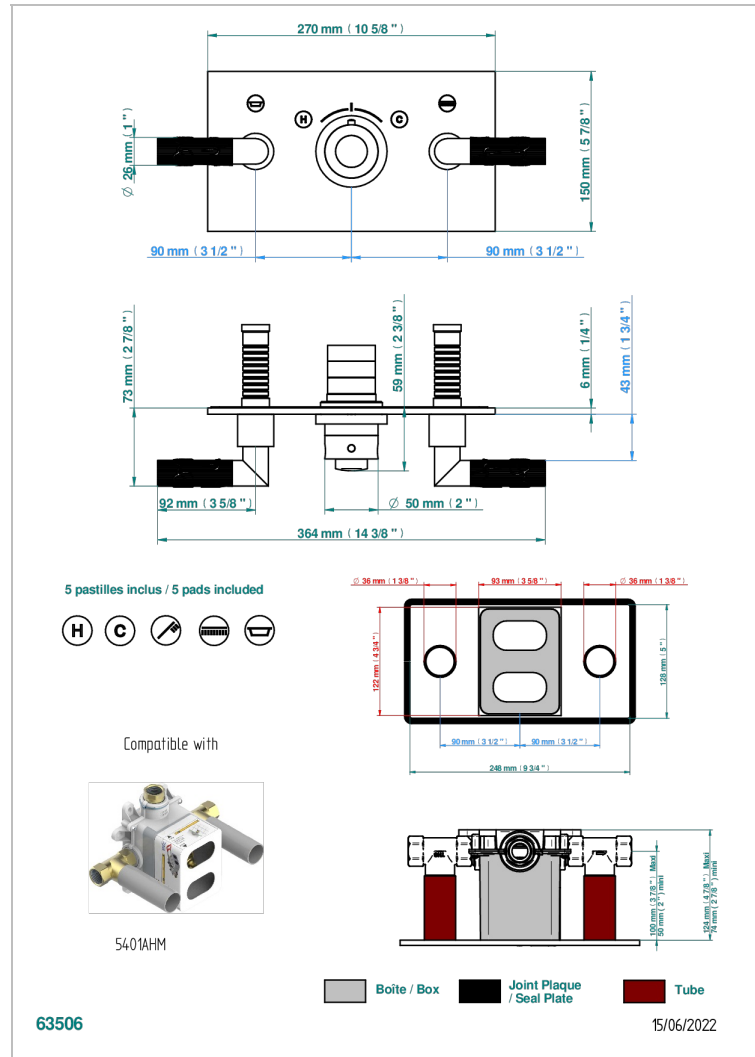

BAMBOU CLEAR CRYSTAL

A35-5401BEH

THG
PARIS

Trim for thermostatic mixer with 2 valves item to be installed horizontal . to adapt on 5 401AHC or 5 401AHM

CHARACTERISTIC

- BamboU Clear crystal
- Trim for thermostatic mixer with 2 valves item to be installed horizontal . to adapt on 5 401AHC or 5 401AHM

RELATED SKU'S

- Ref. G00-5401AHC 3/4" THG thermostat, 60 l/mn with two valves with wax cartridge delivered with a built-in box, without trim - to be installed horizontal (for installation with cross handle)
- Ref. G00-5401AHM 3/4" THG thermostat, 60 l/mn with two valves with wax cartridge delivered with a built-in box, without trim - to be installed horizontal (for installation with lever handle)