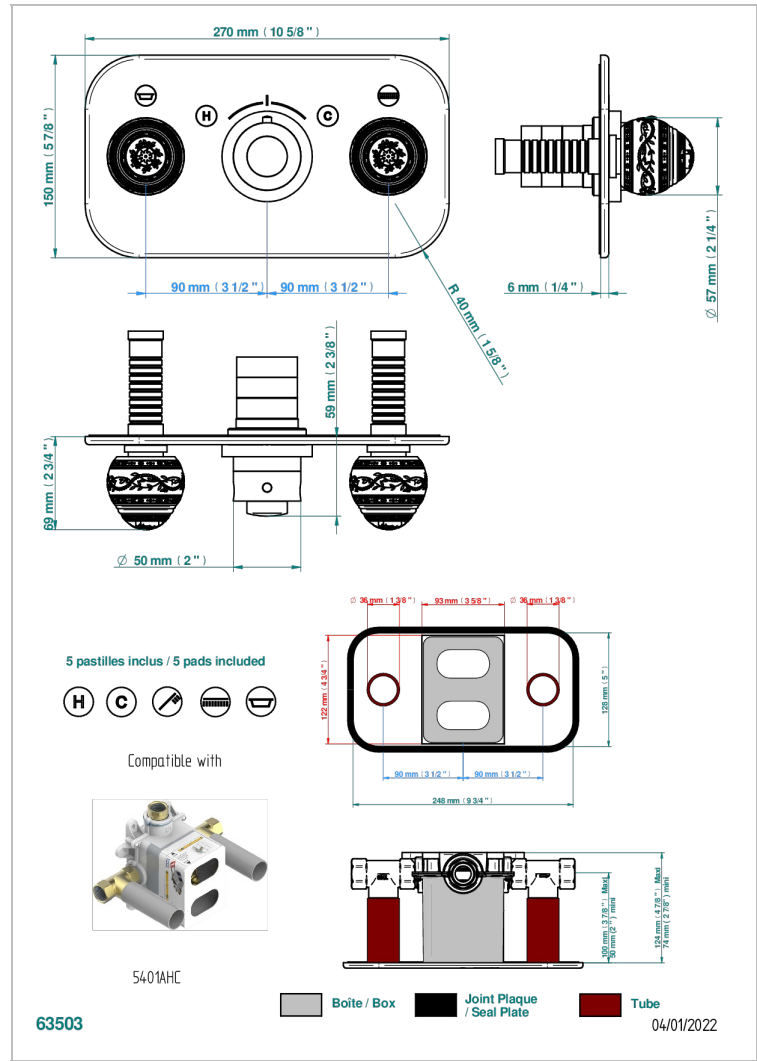

# MARQUISE PLATINUM DECOR

A7G-5401BEH

THG  
PARIS

Trim for thermostatic mixer with 2 valves item to be installed horizontal . to adapt on 5 401AHC or 5 401AHM

## CHARACTERISTIC

- Marquise platinum decor
- Trim for thermostatic mixer with 2 valves item to be installed horizontal . to adapt on 5 401AHC or 5 401AHM

## RELATED SKU'S

- Ref. G00-5401AHC 3/4" THG thermostat, 60 l/mn with two valves with wax cartridge delivered with a built-in box, without trim - to be installed horizontal ( for installation with cross handle)
- Ref. G00-5401AHM 3/4" THG thermostat, 60 l/mn with two valves with wax cartridge delivered with a built-in box, without trim - to be installed horizontal ( for installation with lever handle)