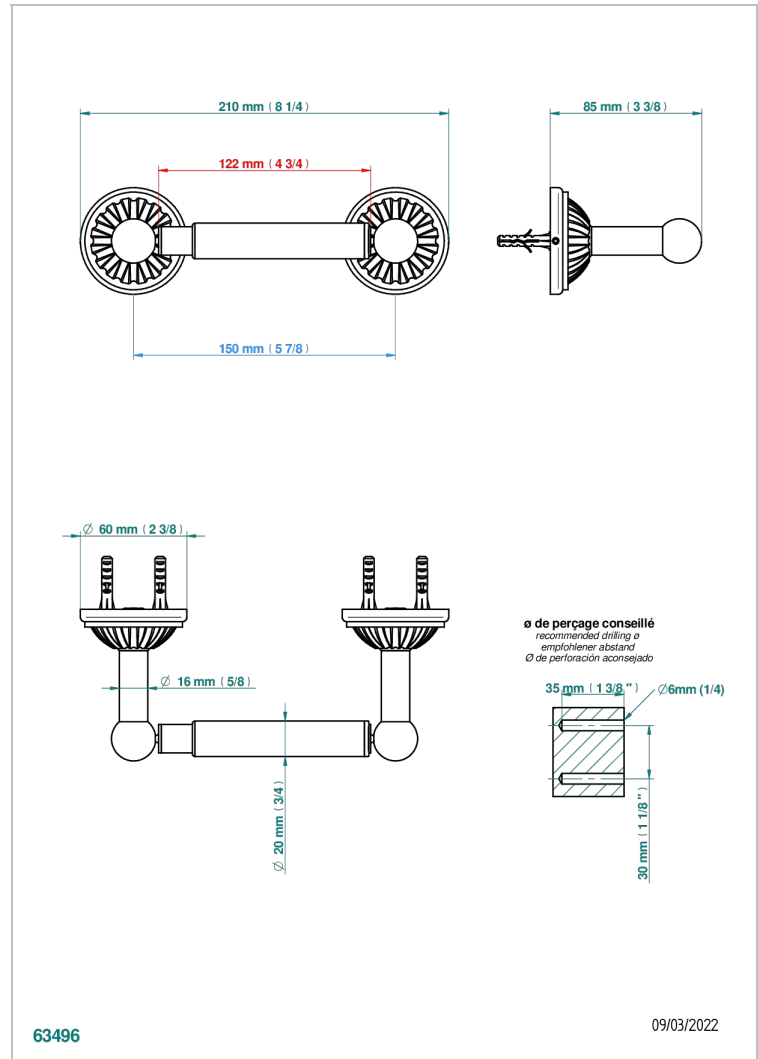

MANDARINE METAL

U1A-543M

Paper roll holder

THG[®]
PARIS

CHARACTERISTIC

- Mandarin Metal
- Paper roll holder

AVAILABLE FINITIONS

Black ceram - D30
Blush PVD - H62
Brass color PVD - H49
Brown bronze color PVD - F33
Chrome polished - A02
Chrome polished / gold polished - G02