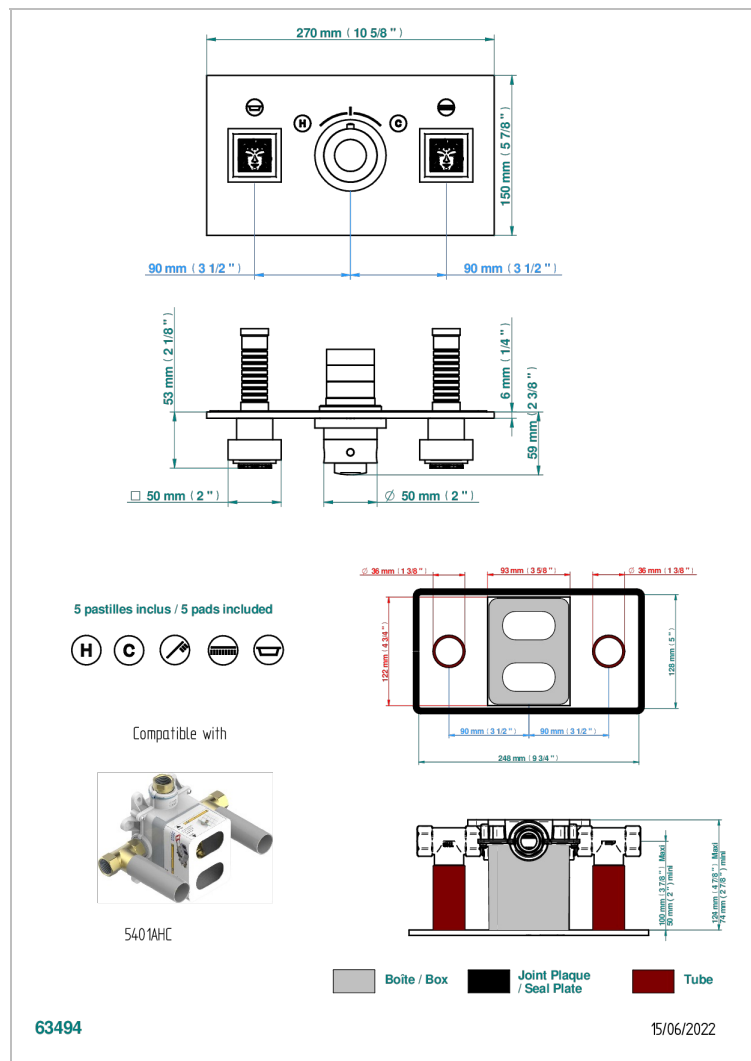

# MASQUE DE FEMME, METAL LISO

A2U-5401BEH

Trim for thermostatic mixer with 2 valves item to be installed horizontal . to adapt on 5 401AHC or 5 401AHM

## CARACTERÍSTICAS

- Masque de Femme, metal liso
- Trim for thermostatic mixer with 2 valves item to be installed horizontal . to adapt on 5 401AHC or 5 401AHM

## PRODUCTOS RELACIONADOS

- Ref. G00-5401AHC 3/4" THG thermostat, 60 l/mn with two valves with wax cartridge delivered with a built-in box, without trim - to be installed horizontal ( for installation with cross handle)
- Ref. G00-5401AHM 3/4" THG thermostat, 60 l/mn with two valves with wax cartridge delivered with a built-in box, without trim - to be installed horizontal ( for installation with lever handle)