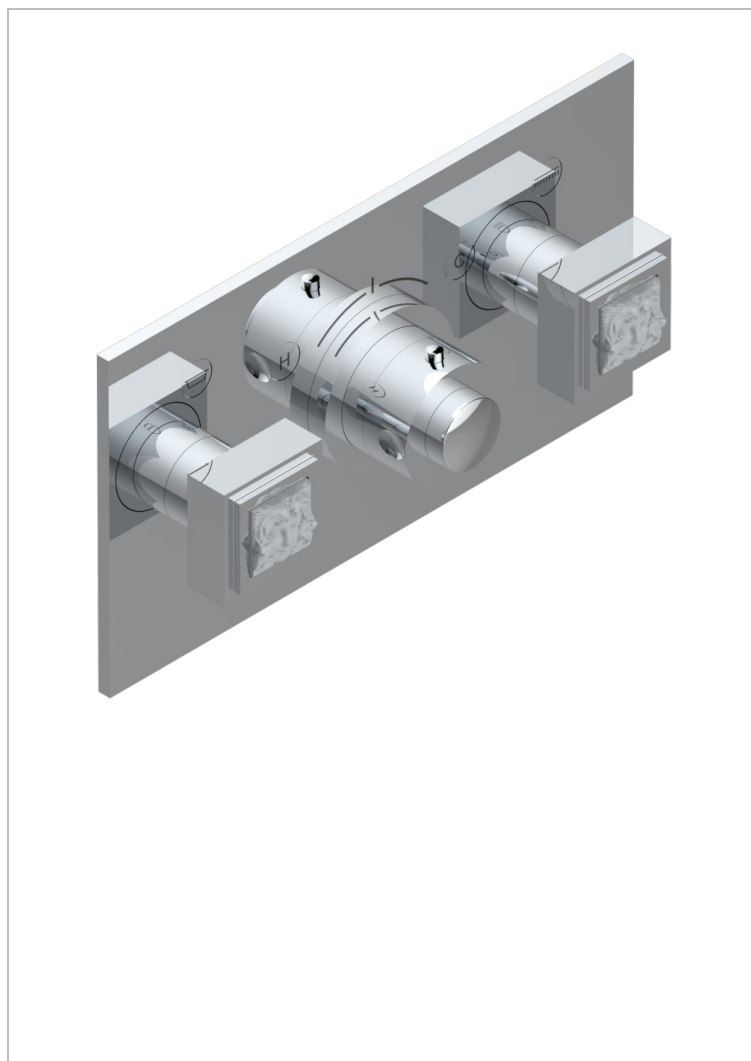

# MASQUE DE FEMME, METAL LISO

A2U-5401BEH

Trim for thermostatic mixer with 2 valves item to be installed horizontal . to adapt on 5 401AHC or 5 401AHM

## CARACTERÍSTICAS

- Masque de Femme, metal liso
- Trim for thermostatic mixer with 2 valves item to be installed horizontal . to adapt on 5 401AHC or 5 401AHM

## PRODUCTOS RELACIONADOS

- Ref. G00-5401AHC 3/4" THG thermostat, 60 l/mn with two valves with wax cartridge delivered with a built-in box, without trim - to be installed horizontal ( for installation with cross handle)
- Ref. G00-5401AHM 3/4" THG thermostat, 60 l/mn with two valves with wax cartridge delivered with a built-in box, without trim - to be installed horizontal ( for installation with lever handle)