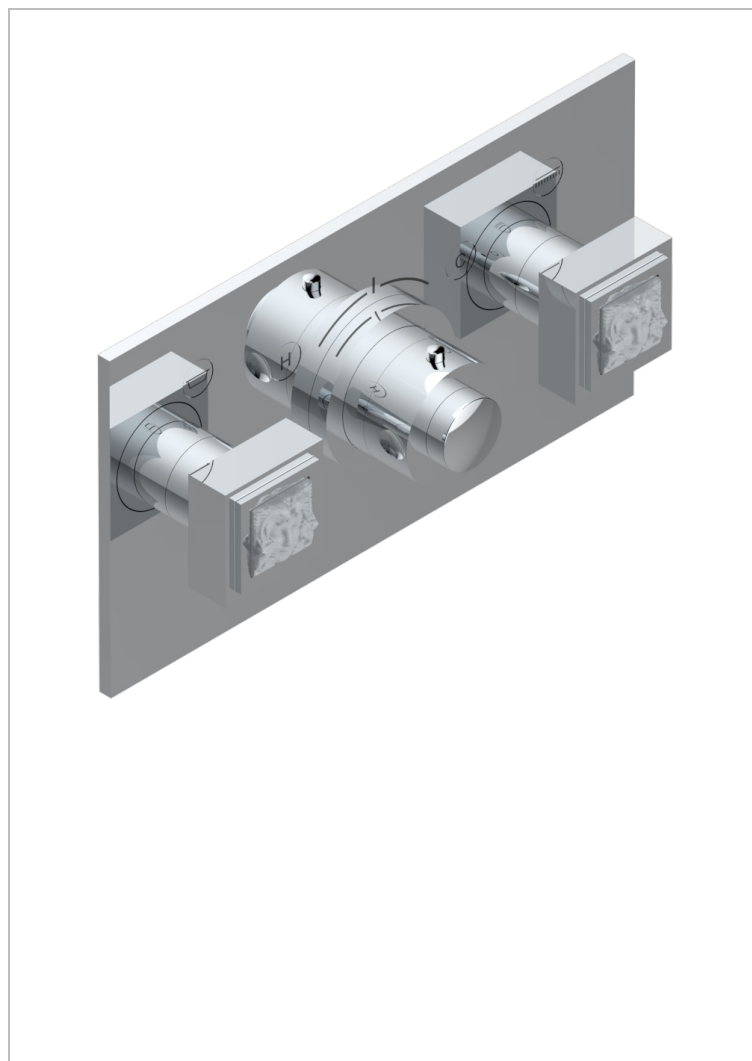

MASQUE DE FEMME SMOOTH METAL

A2U-5401BEH

Trim for thermostatic mixer with 2 valves item to be installed horizontal . to adapt on 5 401AHC or 5 401AHM

CHARACTERISTIC

- Masque de Femme Smooth metal
- Trim for thermostatic mixer with 2 valves item to be installed horizontal . to adapt on 5 401AHC or 5 401AHM

RELATED SKU'S

- Ref. G00-5401AHC 3/4" THG thermostat, 60 l/mn with two valves with wax cartridge delivered with a built-in box, without trim - to be installed horizontal (for installation with cross handle)
- Ref. G00-5401AHM 3/4" THG thermostat, 60 l/mn with two valves with wax cartridge delivered with a built-in box, without trim - to be installed horizontal (for installation with lever handle)