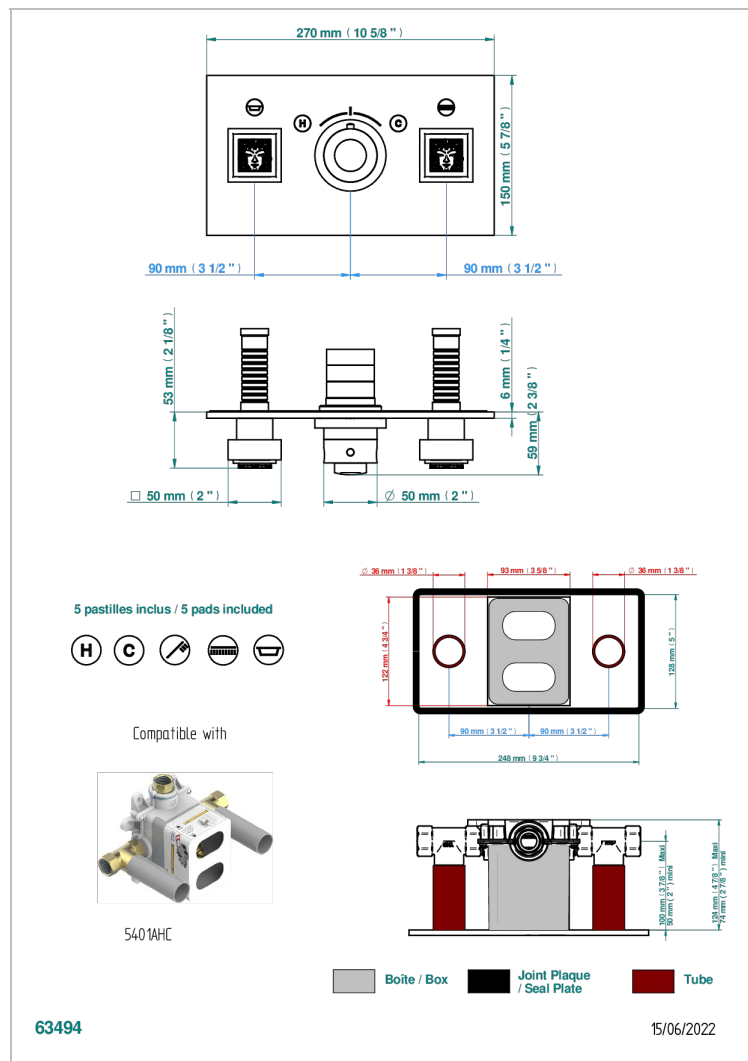

MASQUE DE FEMME SMOOTH METAL

A2U-5401BEH

Trim for thermostatic mixer with 2 valves item to be installed horizontal . to adapt on 5 401AHC or 5 401AHM

CHARACTERISTIC

- Masque de Femme Smooth metal
- Trim for thermostatic mixer with 2 valves item to be installed horizontal . to adapt on 5 401AHC or 5 401AHM

RELATED SKU'S

- Ref. G00-5401AHC 3/4" THG thermostat, 60 l/mn with two valves with wax cartridge delivered with a built-in box, without trim - to be installed horizontal (for installation with cross handle)
- Ref. G00-5401AHM 3/4" THG thermostat, 60 l/mn with two valves with wax cartridge delivered with a built-in box, without trim - to be installed horizontal (for installation with lever handle)