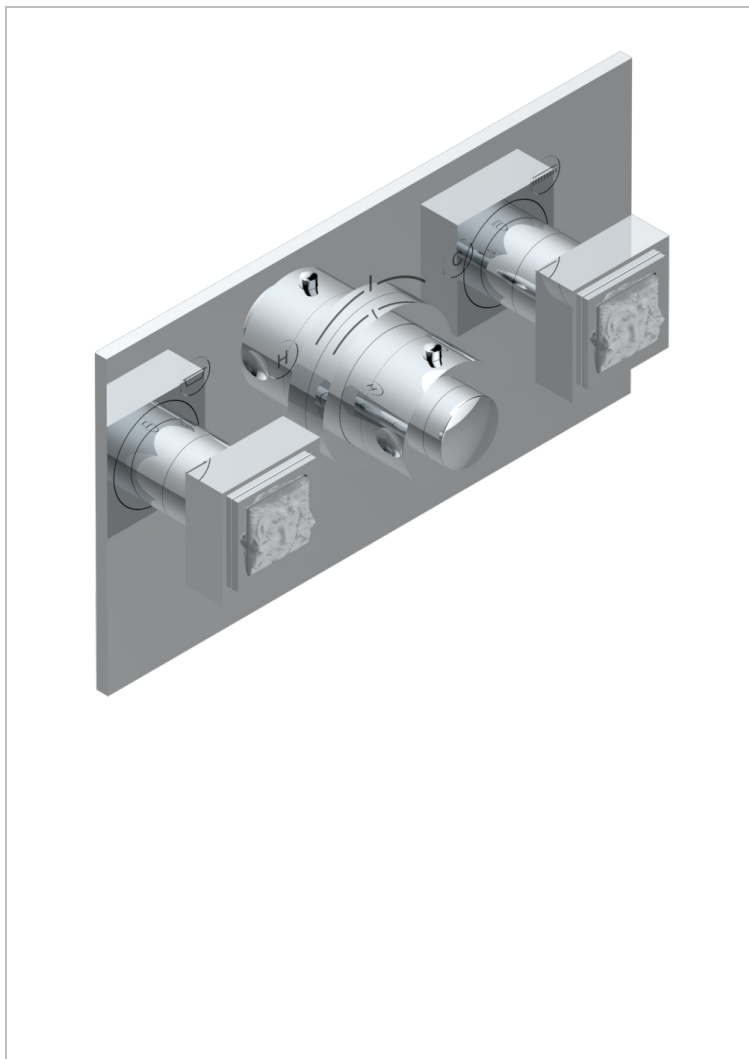

MASQUE DE FEMME SMOOTH METAL

A2U-5401BEH

Trim for thermostatic mixer with 2 valves item to be installed horizontal . to adapt on 5 401AHC or 5 401AHM

CHARACTERISTIC

- Masque de Femme Smooth metal
- Trim for thermostatic mixer with 2 valves item to be installed horizontal . to adapt on 5 401AHC or 5 401AHM

RELATED SKU'S

- Ref. G00-5401AHC 3/4" THG thermostat, 60 l/mn with two valves with wax cartridge delivered with a built-in box, without trim - to be installed horizontal (for installation with cross handle)
- Ref. G00-5401AHM 3/4" THG thermostat, 60 l/mn with two valves with wax cartridge delivered with a built-in box, without trim - to be installed horizontal (for installation with lever handle)