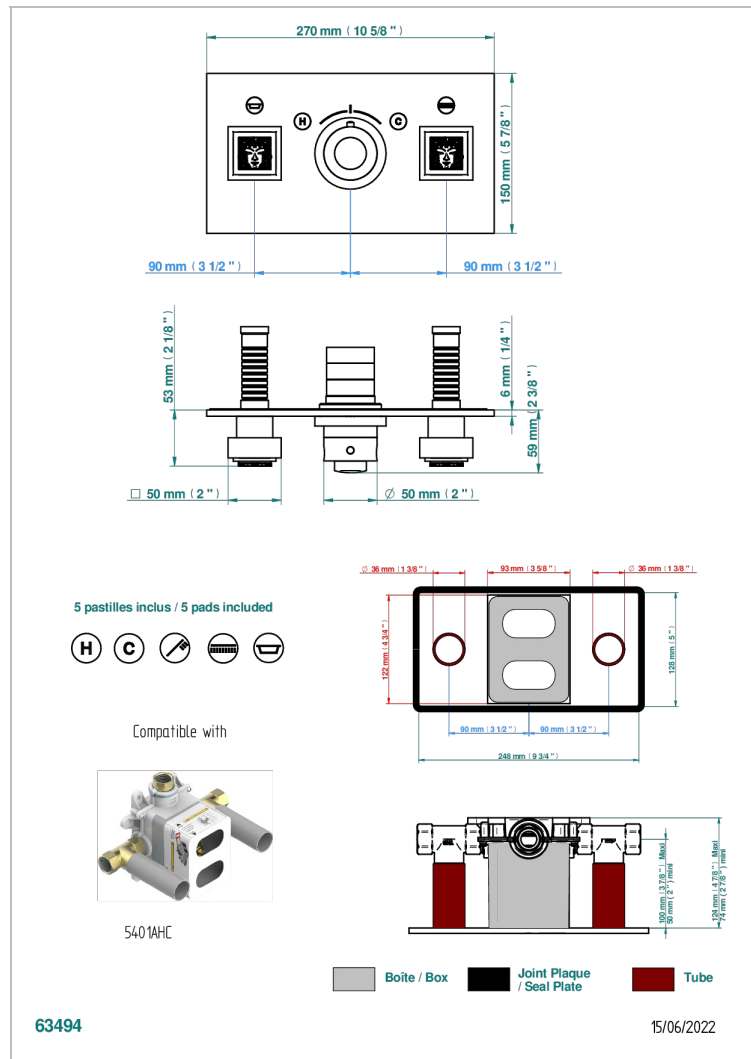

MASQUE DE FEMME SMOOTH METAL

A2U-5401BEH

Trim for thermostatic mixer with 2 valves item to be installed horizontal . to adapt on 5 401AHC or 5 401AHM

CHARACTERISTIC

- Masque de Femme Smooth metal
- Trim for thermostatic mixer with 2 valves item to be installed horizontal . to adapt on 5 401AHC or 5 401AHM

RELATED SKU'S

- Ref. G00-5401AHC 3/4" THG thermostat, 60 l/mn with two valves with wax cartridge delivered with a built-in box, without trim - to be installed horizontal (for installation with cross handle)
- Ref. G00-5401AHM 3/4" THG thermostat, 60 l/mn with two valves with wax cartridge delivered with a built-in box, without trim - to be installed horizontal (for installation with lever handle)