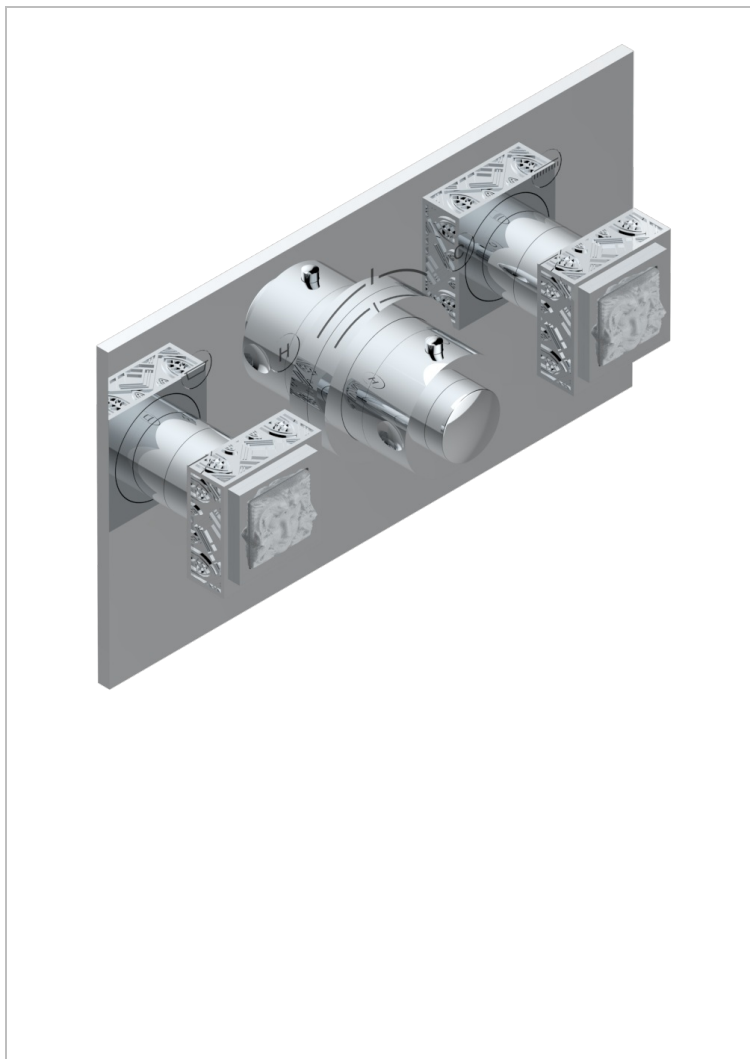

# MASQUE DE FEMME, METAL GRABADO

A2T-5401BEH

Trim for thermostatic mixer with 2 valves item to be installed horizontal . to adapt on 5 401AHC or 5 401AHM

## CARACTERÍSTICAS

- Masque de Femme, metal grabado
- Trim for thermostatic mixer with 2 valves item to be installed horizontal . to adapt on 5 401AHC or 5 401AHM