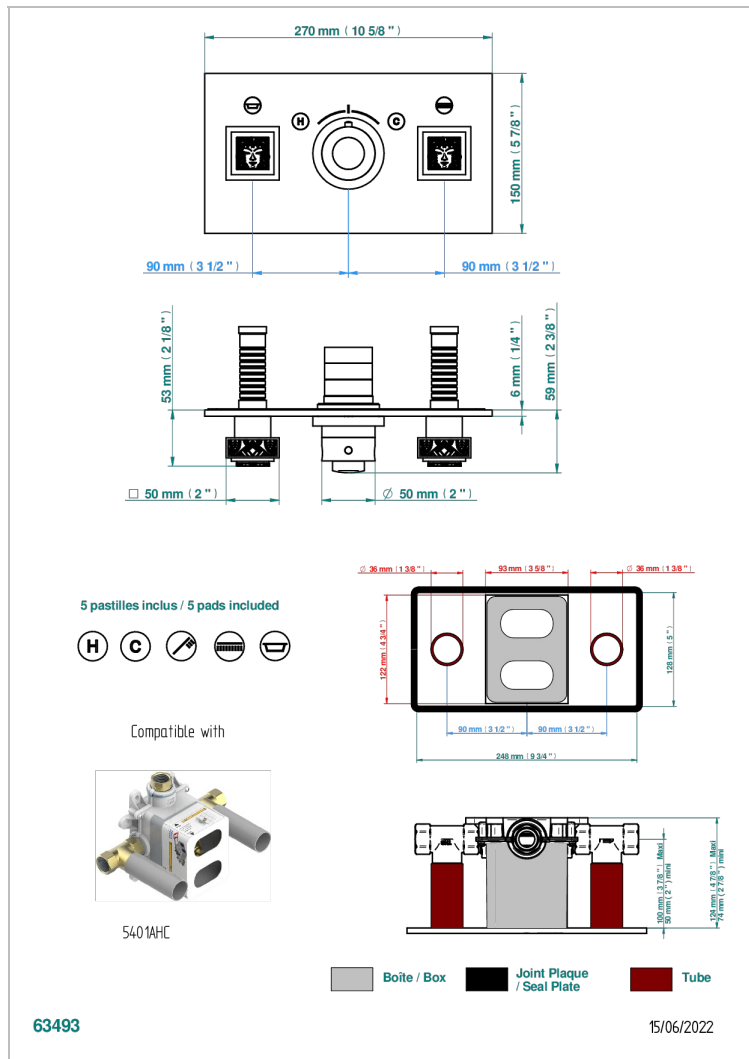

# MASQUE DE FEMME, METAL GRABADO

A2T-5401BEH

Trim for thermostatic mixer with 2 valves item to be installed horizontal . to adapt on 5 401AHC or 5 401AHM

## CARACTERÍSTICAS

- Masque de Femme, metal grabado
- Trim for thermostatic mixer with 2 valves item to be installed horizontal . to adapt on 5 401AHC or 5 401AHM