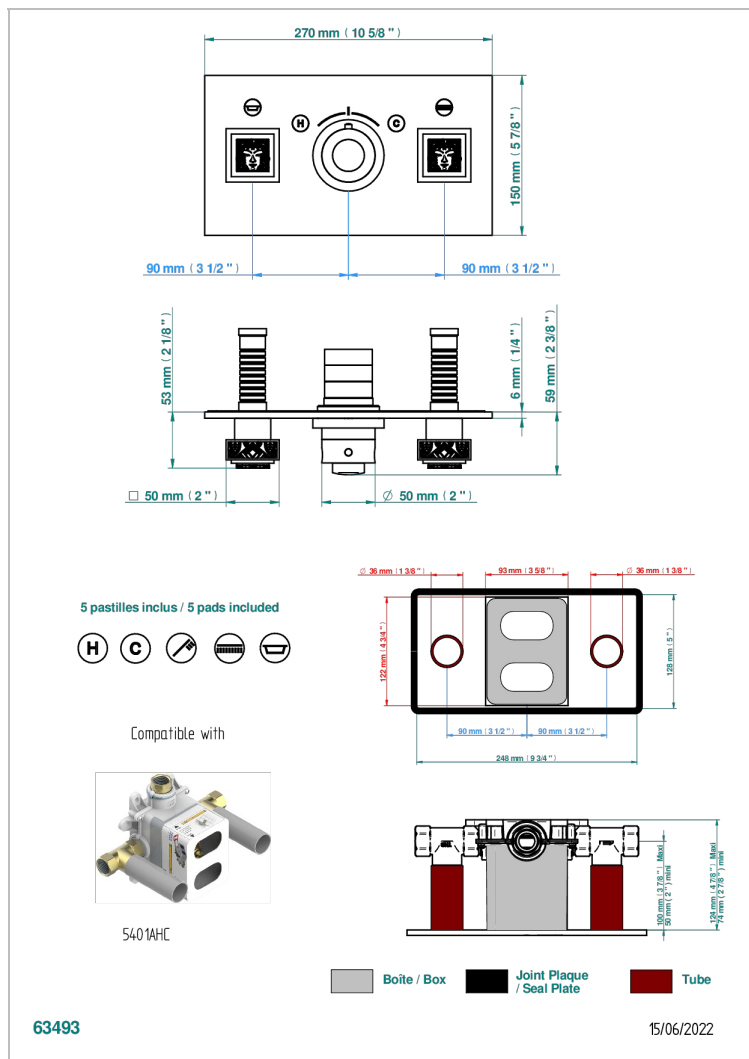

# MASQUE DE FEMME, METAL GRABADO

A2T-5401BEH

Trim for thermostatic mixer with 2 valves item to be installed horizontal . to adapt on 5 401AHC or 5 401AHM

## CARACTERÍSTICAS

- Masque de Femme, metal grabado
- Trim for thermostatic mixer with 2 valves item to be installed horizontal . to adapt on 5 401AHC or 5 401AHM

## PRODUCTOS RELACIONADOS

- Ref. G00-5401AHC 3/4" THG thermostat, 60 l/mn with two valves with wax cartridge delivered with a built-in box, without trim - to be installed horizontal ( for installation with cross handle)
- Ref. G00-5401AHM 3/4" THG thermostat, 60 l/mn with two valves with wax cartridge delivered with a built-in box, without trim - to be installed horizontal ( for installation with lever handle)