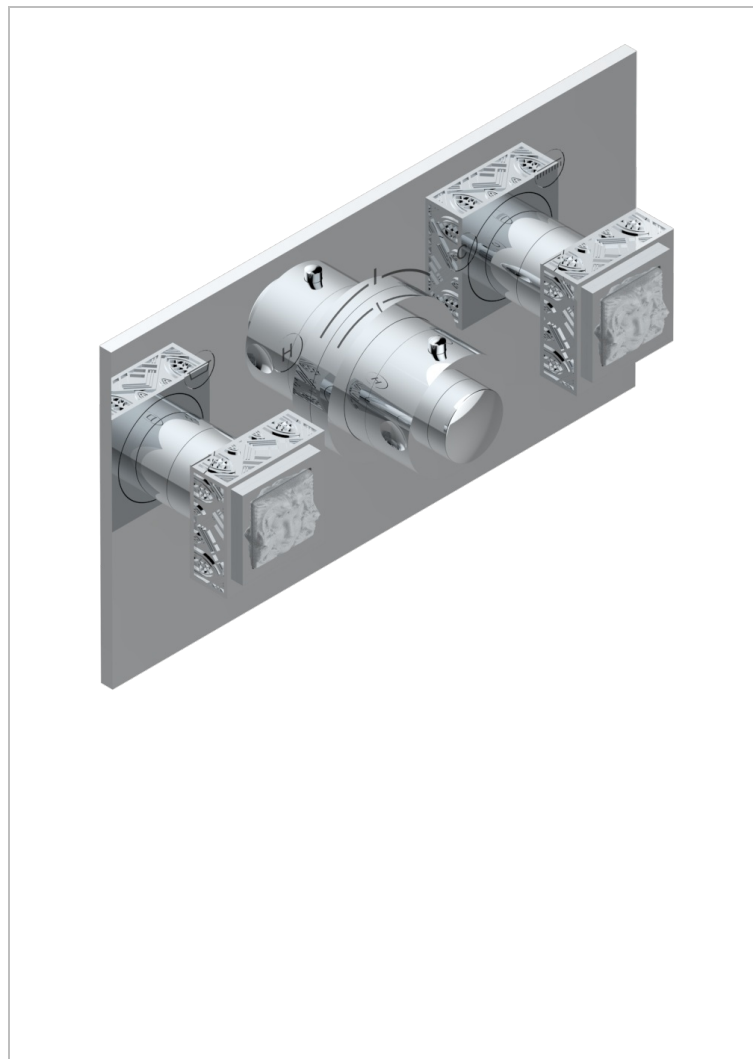

# MASQUE DE FEMME, METAL GRABADO

A2T-5401BEH

Trim for thermostatic mixer with 2 valves item to be installed horizontal . to adapt on 5 401AHC or 5 401AHM

## CARACTERÍSTICAS

- Masque de Femme, metal grabado
- Trim for thermostatic mixer with 2 valves item to be installed horizontal . to adapt on 5 401AHC or 5 401AHM

## PRODUCTOS RELACIONADOS

- Ref. G00-5401AHC 3/4" THG thermostat, 60 l/mn with two valves with wax cartridge delivered with a built-in box, without trim - to be installed horizontal ( for installation with cross handle)
- Ref. G00-5401AHM 3/4" THG thermostat, 60 l/mn with two valves with wax cartridge delivered with a built-in box, without trim - to be installed horizontal ( for installation with lever handle)