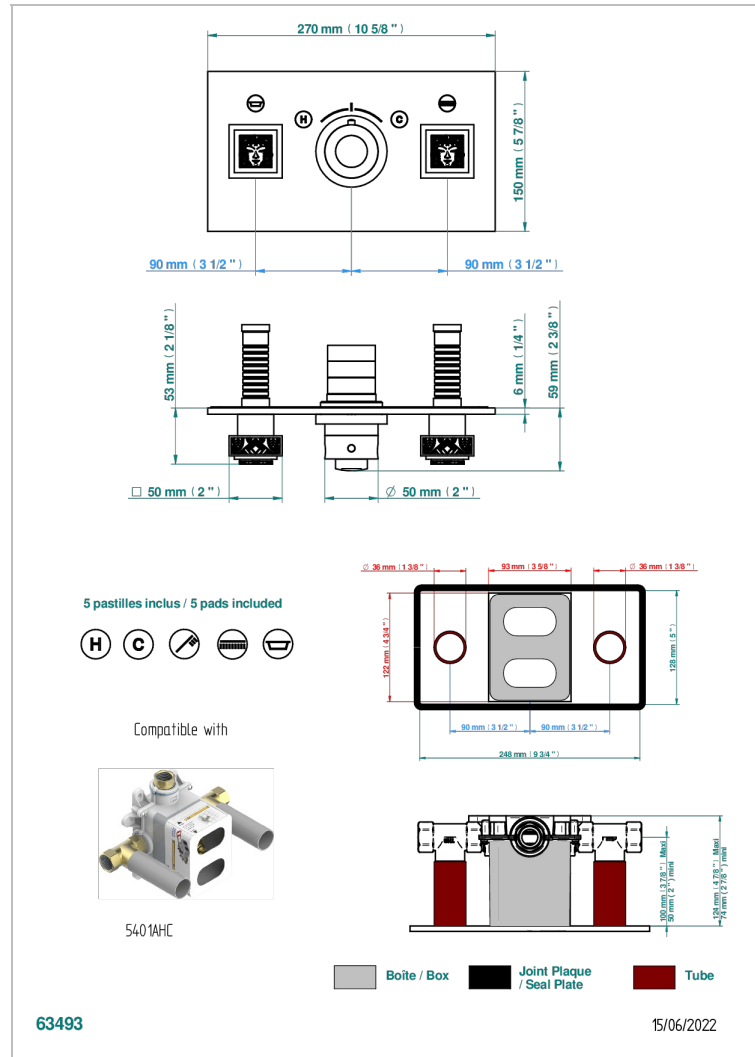

MASQUE DE FEMME ENGRAVED METAL

A2T-5401BEH

THG[®]
PARIS

Trim for thermostatic mixer with 2 valves item to be installed horizontal . to adapt on 5 401AHC or 5 401AHM

CHARACTERISTIC

- Masque de Femme Engraved Metal
- Trim for thermostatic mixer with 2 valves item to be installed horizontal . to adapt on 5 401AHC or 5 401AHM

RELATED SKU'S

- Ref. G00-5401AHC 3/4" THG thermostat, 60 l/mn with two valves with wax cartridge delivered with a built-in box, without trim - to be installed horizontal (for installation with cross handle)
- Ref. G00-5401AHM 3/4" THG thermostat, 60 l/mn with two valves with wax cartridge delivered with a built-in box, without trim - to be installed horizontal (for installation with lever handle)