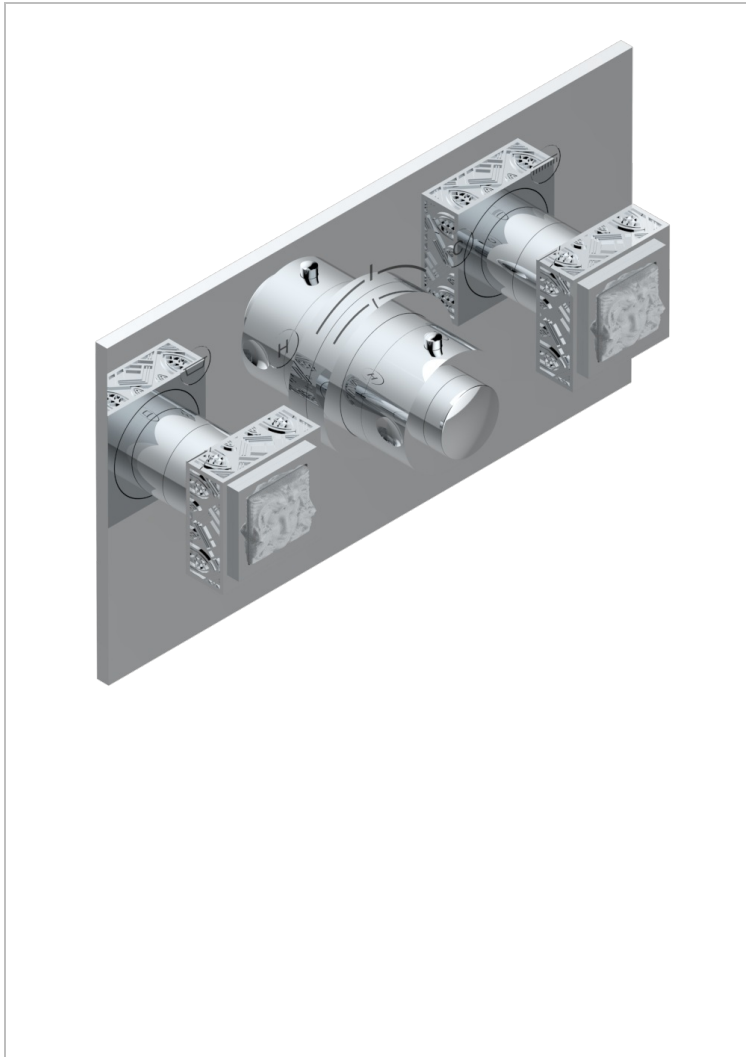

MASQUE DE FEMME ENGRAVED METAL

A2T-5401BEH

THG[®]
PARIS

Trim for thermostatic mixer with 2 valves item to be installed horizontal . to adapt on 5 401AHC or 5 401AHM

CHARACTERISTIC

- Masque de Femme Engraved Metal
- Trim for thermostatic mixer with 2 valves item to be installed horizontal . to adapt on 5 401AHC or 5 401AHM

RELATED SKU'S

- Ref. G00-5401AHC 3/4" THG thermostat, 60 l/mn with two valves with wax cartridge delivered with a built-in box, without trim - to be installed horizontal (for installation with cross handle)
- Ref. G00-5401AHM 3/4" THG thermostat, 60 l/mn with two valves with wax cartridge delivered with a built-in box, without trim - to be installed horizontal (for installation with lever handle)