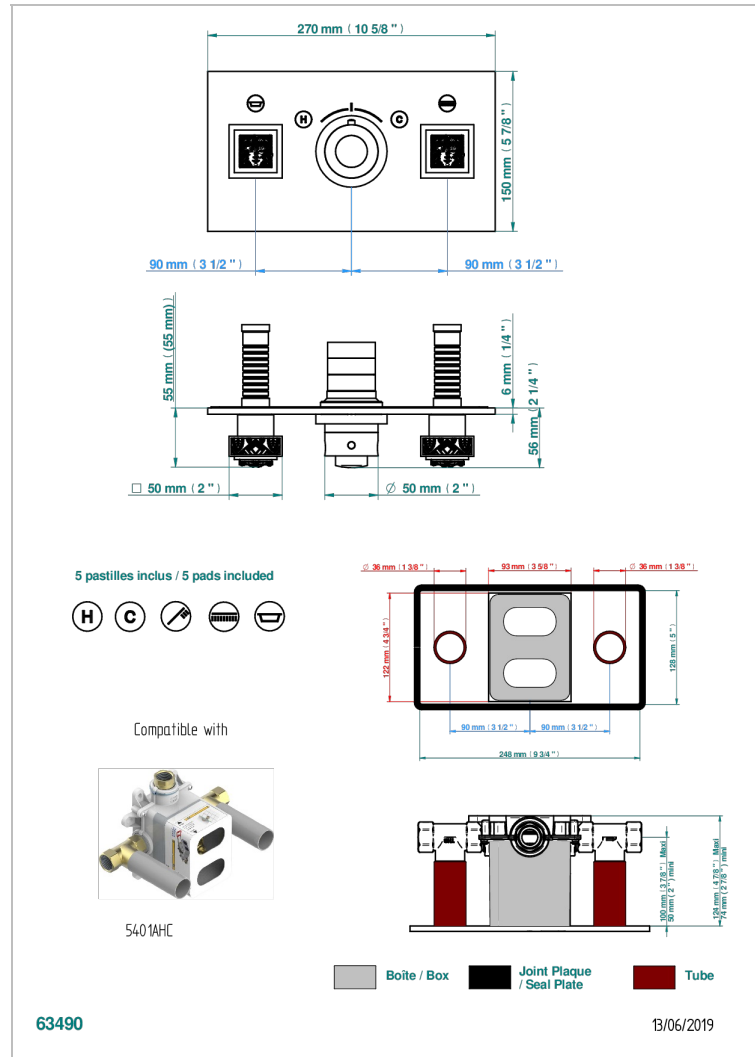

MASQUE DE FEMME SOLAIRE

A2S-5401BEH

Trim for thermostatic mixer with 2 valves item to be installed horizontal . to adapt on 5 401AHC or 5 401AHM

CARACTERÍSTICAS

- Masque de Femme Solaire
- Trim for thermostatic mixer with 2 valves item to be installed horizontal . to adapt on 5 401AHC or 5 401AHM