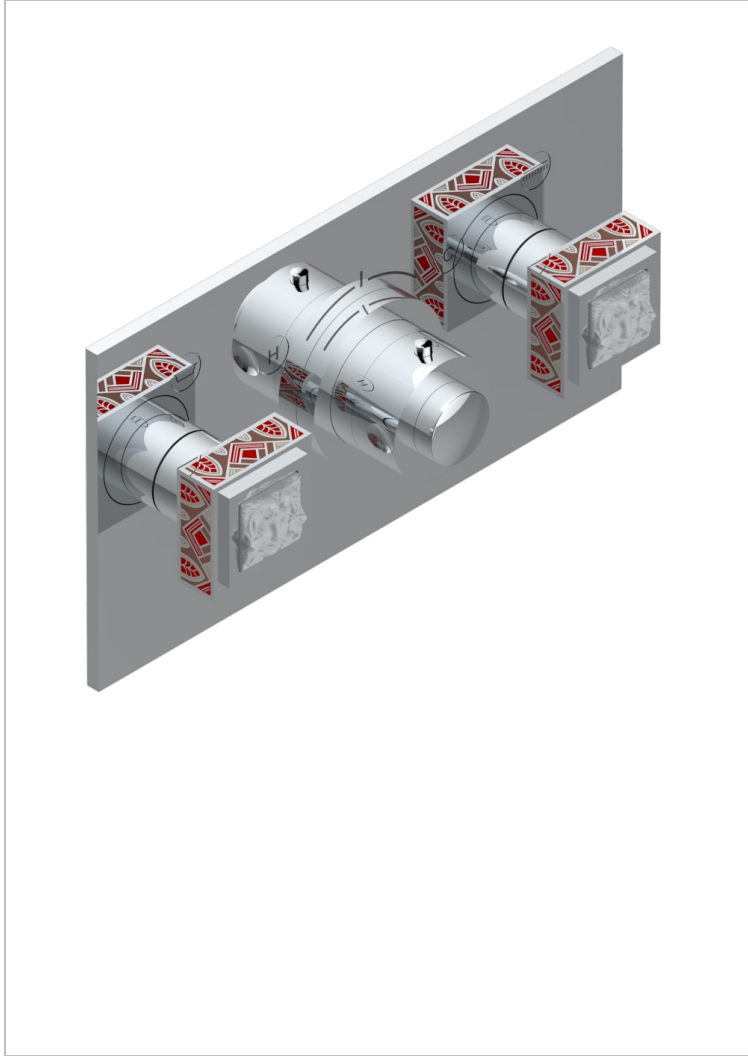

MASQUE DE FEMME SOLAIRE

A2S-5401BEH

THG[®]
PARIS

Trim for thermostatic mixer with 2 valves item to be installed horizontal . to adapt on 5 401AHC or 5 401AHM

CARACTERÍSTICAS

- Masque de Femme Solaire
- Trim for thermostatic mixer with 2 valves item to be installed horizontal . to adapt on 5 401AHC or 5 401AHM

PRODUCTOS RELACIONADOS

- Ref. G00-5401AHC 3/4" THG thermostat, 60 l/mn with two valves with wax cartridge delivered with a built-in box, without trim - to be installed horizontal (for installation with cross handle)
- Ref. G00-5401AHM 3/4" THG thermostat, 60 l/mn with two valves with wax cartridge delivered with a built-in box, without trim - to be installed horizontal (for installation with lever handle)