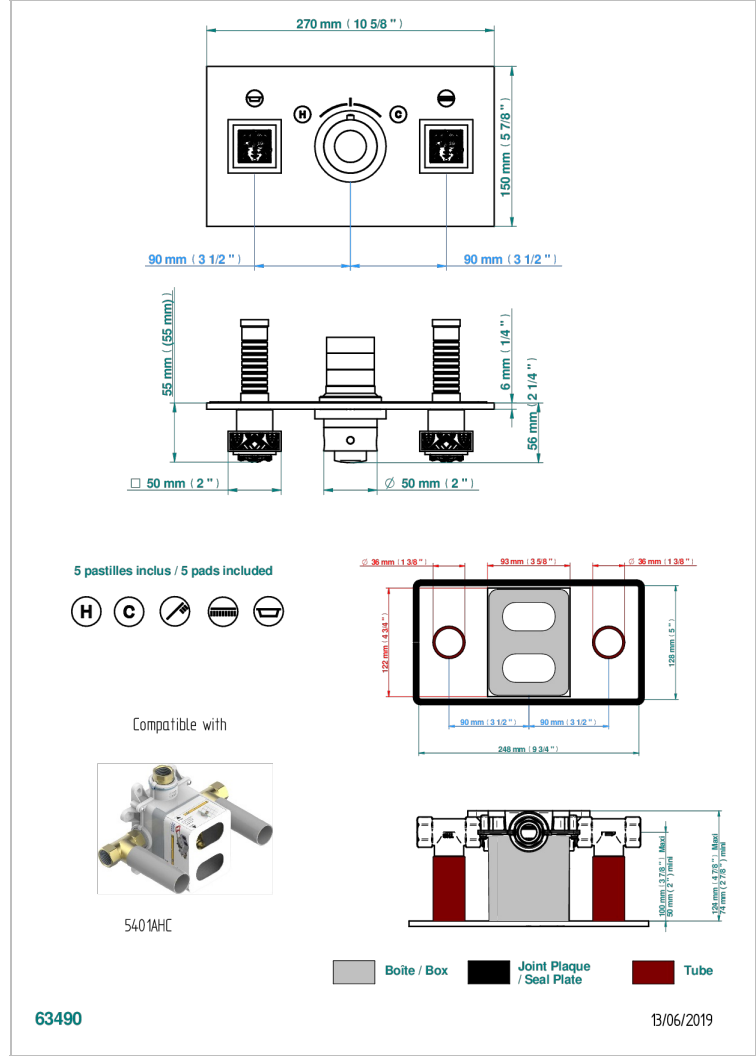

MASQUE DE FEMME SOLAIRE

A2S-5401BEH

THG[®]
PARIS

Trim for thermostatic mixer with 2 valves item to be installed horizontal . to adapt on 5 401AHC or 5 401AHM

CARACTERÍSTICAS

- Masque de Femme Solaire
- Trim for thermostatic mixer with 2 valves item to be installed horizontal . to adapt on 5 401AHC or 5 401AHM

PRODUCTOS RELACIONADOS

- Ref. G00-5401AHC 3/4" THG thermostat, 60 l/mn with two valves with wax cartridge delivered with a built-in box, without trim - to be installed horizontal (for installation with cross handle)
- Ref. G00-5401AHM 3/4" THG thermostat, 60 l/mn with two valves with wax cartridge delivered with a built-in box, without trim - to be installed horizontal (for installation with lever handle)