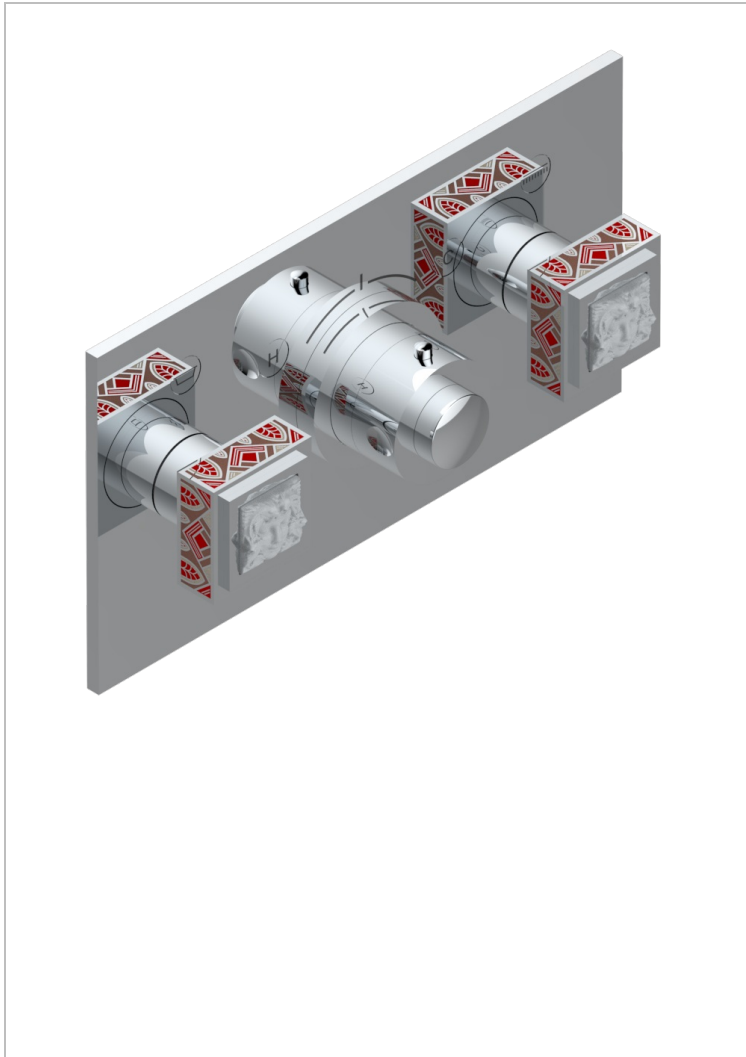

# MASQUE DE FEMME SOLAIRE

A2S-5401BEH

THG<sup>®</sup>  
PARIS

Trim for thermostatic mixer with 2 valves item to be installed horizontal . to adapt on 5 401AHC or 5 401AHM

## CHARACTERISTIC

- Masque de Femme Solaire
- Trim for thermostatic mixer with 2 valves item to be installed horizontal . to adapt on 5 401AHC or 5 401AHM

## RELATED SKU'S

- Ref. G00-5401AHC 3/4" THG thermostat, 60 l/mn with two valves with wax cartridge delivered with a built-in box, without trim - to be installed horizontal ( for installation with cross handle)
- Ref. G00-5401AHM 3/4" THG thermostat, 60 l/mn with two valves with wax cartridge delivered with a built-in box, without trim - to be installed horizontal ( for installation with lever handle)