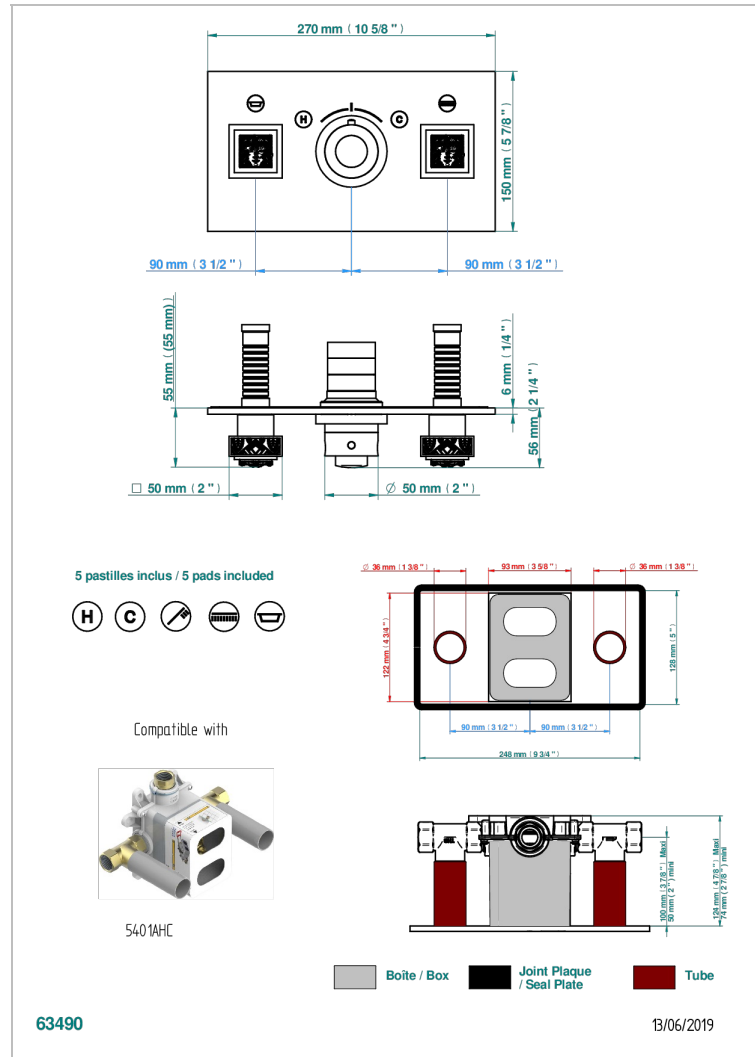

# MASQUE DE FEMME SOLAIRE

A2S-5401BEH

THG<sup>®</sup>  
PARIS

Trim for thermostatic mixer with 2 valves item to be installed horizontal . to adapt on 5 401AHC or 5 401AHM

## CHARACTERISTIC

- Masque de Femme Solaire
- Trim for thermostatic mixer with 2 valves item to be installed horizontal . to adapt on 5 401AHC or 5 401AHM

## RELATED SKU'S

- Ref. G00-5401AHC 3/4" THG thermostat, 60 l/mn with two valves with wax cartridge delivered with a built-in box, without trim - to be installed horizontal ( for installation with cross handle)
- Ref. G00-5401AHM 3/4" THG thermostat, 60 l/mn with two valves with wax cartridge delivered with a built-in box, without trim - to be installed horizontal ( for installation with lever handle)