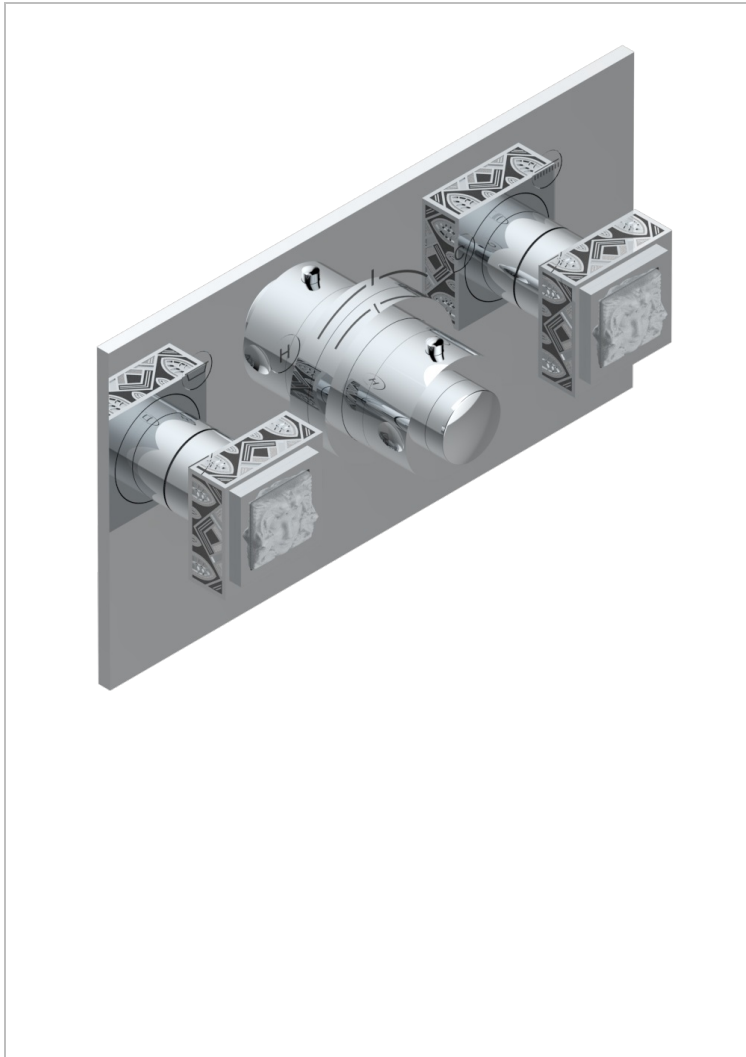

# MASQUE DE FEMME LUNAIRE

A2R-5401BEH

THG<sup>®</sup>  
PARIS

Trim for thermostatic mixer with 2 valves item to be installed horizontal . to adapt on 5 401AHC or 5 401AHM

## CARACTERÍSTICAS

- Masque de Femme Lunaire
- Trim for thermostatic mixer with 2 valves item to be installed horizontal . to adapt on 5 401AHC or 5 401AHM