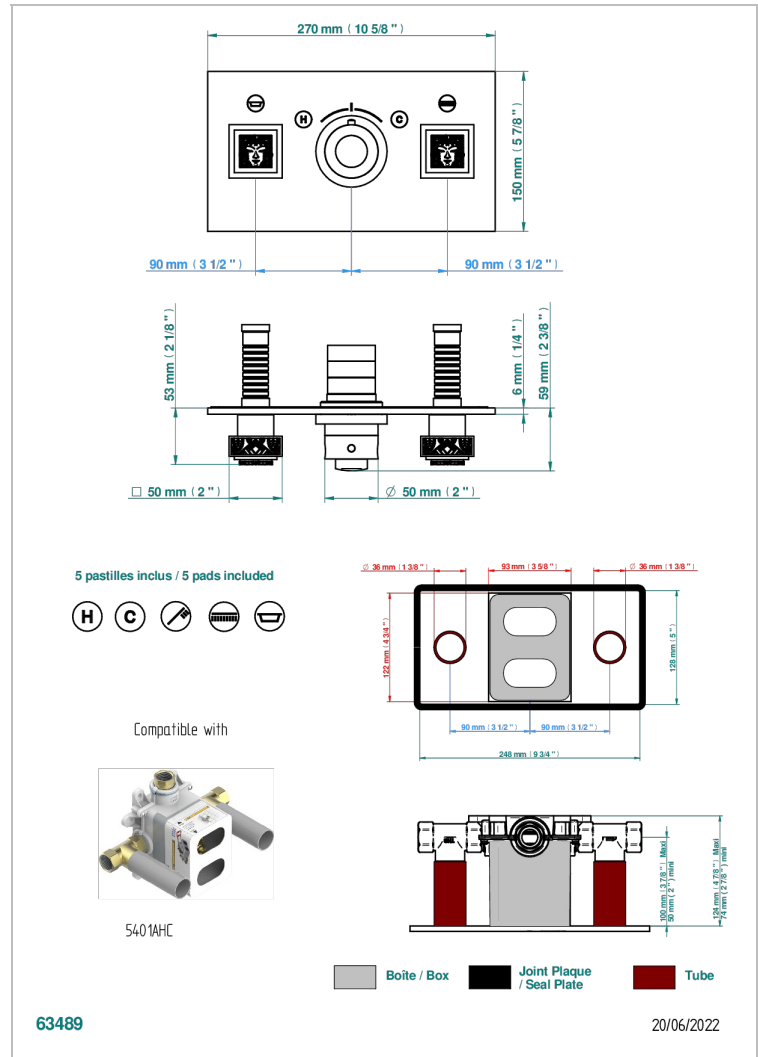

# MASQUE DE FEMME LUNAIRE

A2R-5401BEH

THG<sup>®</sup>  
PARIS

Trim for thermostatic mixer with 2 valves item to be installed horizontal . to adapt on 5 401AHC or 5 401AHM

## CARACTERÍSTICAS

- Masque de Femme Lunaire
- Trim for thermostatic mixer with 2 valves item to be installed horizontal . to adapt on 5 401AHC or 5 401AHM