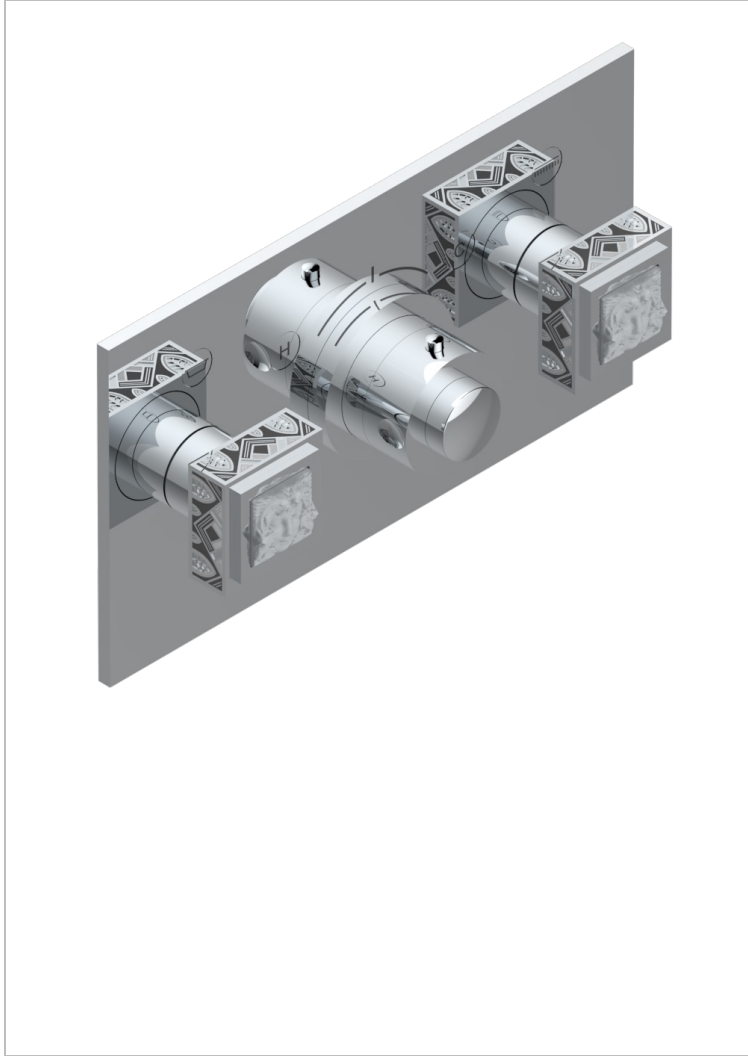

MASQUE DE FEMME LUNAIRE

A2R-5401BEH

THG[®]
PARIS

Trim for thermostatic mixer with 2 valves item to be installed horizontal . to adapt on 5 401AHC or 5 401AHM

CARACTERÍSTICAS

- Masque de Femme Lunaire
- Trim for thermostatic mixer with 2 valves item to be installed horizontal . to adapt on 5 401AHC or 5 401AHM

PRODUCTOS RELACIONADOS

- Ref. G00-5401AHC 3/4" THG thermostat, 60 l/mn with two valves with wax cartridge delivered with a built-in box, without trim - to be installed horizontal (for installation with cross handle)
- Ref. G00-5401AHM 3/4" THG thermostat, 60 l/mn with two valves with wax cartridge delivered with a built-in box, without trim - to be installed horizontal (for installation with lever handle)