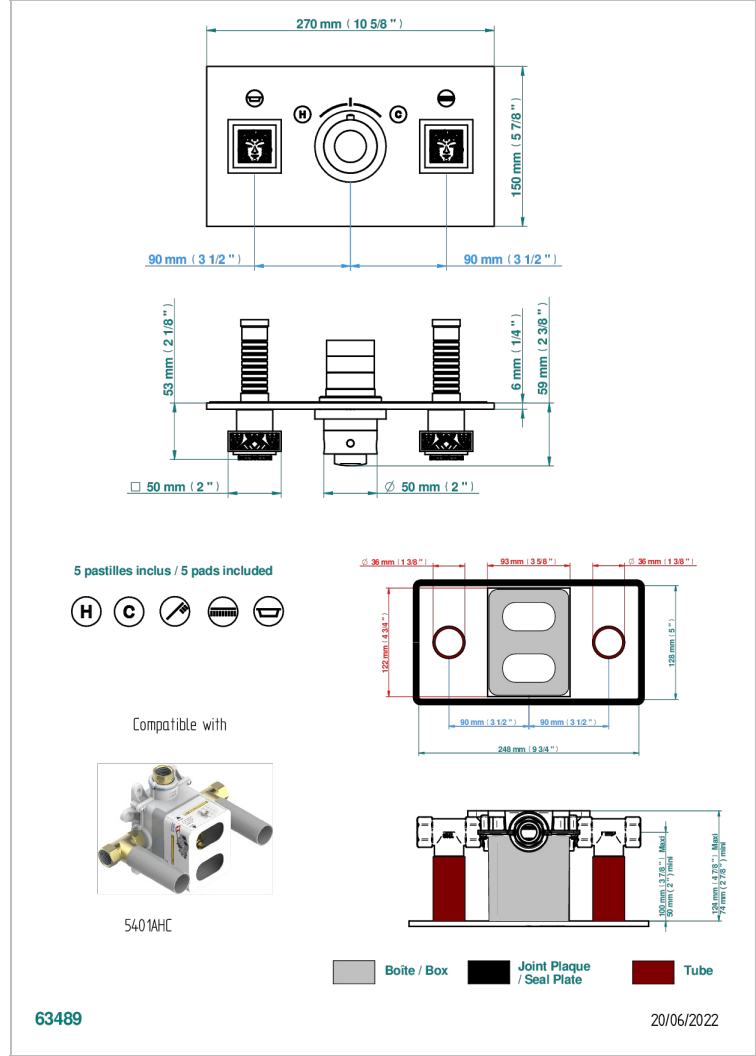

MASQUE DE FEMME LUNAIRE

A2R-5401BEH

THG[®]
PARIS

Trim for thermostatic mixer with 2 valves item to be installed horizontal . to adapt on 5 401AHC or 5 401AHM

CARACTERÍSTICAS

- Masque de Femme Lunaire
- Trim for thermostatic mixer with 2 valves item to be installed horizontal . to adapt on 5 401AHC or 5 401AHM

PRODUCTOS RELACIONADOS

- Ref. G00-5401AHC 3/4" THG thermostat, 60 l/mn with two valves with wax cartridge delivered with a built-in box, without trim - to be installed horizontal (for installation with cross handle)
- Ref. G00-5401AHM 3/4" THG thermostat, 60 l/mn with two valves with wax cartridge delivered with a built-in box, without trim - to be installed horizontal (for installation with lever handle)