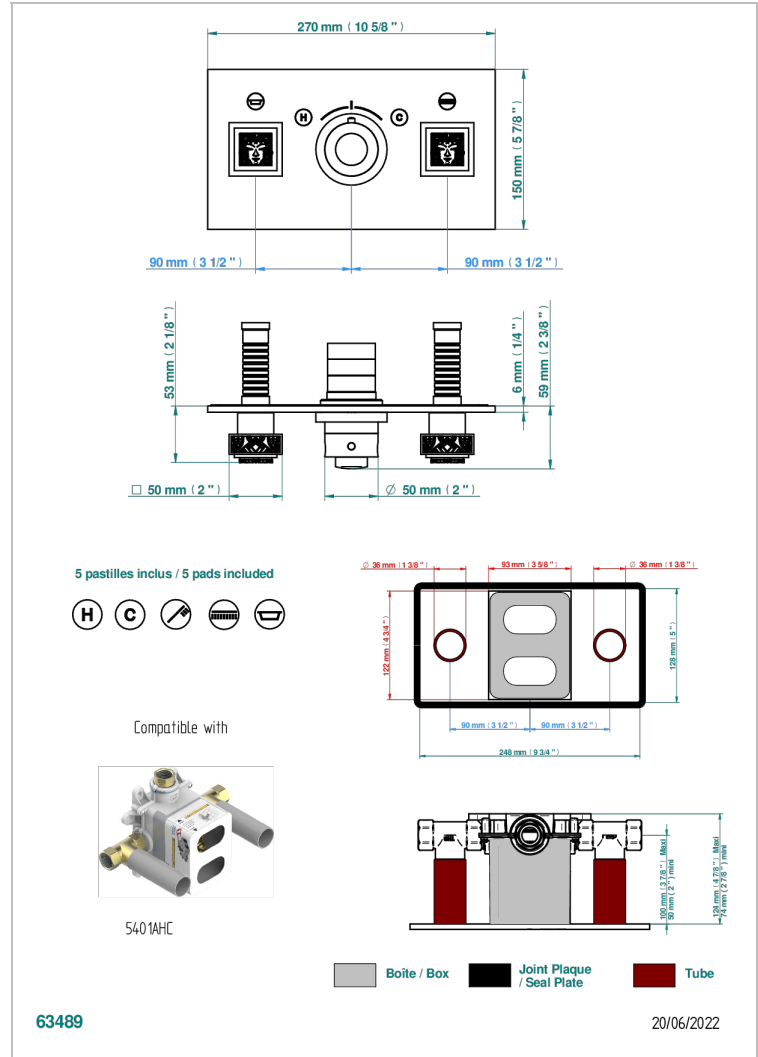

# MASQUE DE FEMME LUNAIRE

A2R-5401BEH

THG<sup>®</sup>  
PARIS

Trim for thermostatic mixer with 2 valves item to be installed horizontal . to adapt on 5 401AHC or 5 401AHM

## CHARACTERISTIC

- Masque de Femme Lunaire
- Trim for thermostatic mixer with 2 valves item to be installed horizontal . to adapt on 5 401AHC or 5 401AHM

## RELATED SKU'S

- Ref. G00-5401AHC 3/4" THG thermostat, 60 l/mn with two valves with wax cartridge delivered with a built-in box, without trim - to be installed horizontal ( for installation with cross handle)
- Ref. G00-5401AHM 3/4" THG thermostat, 60 l/mn with two valves with wax cartridge delivered with a built-in box, without trim - to be installed horizontal ( for installation with lever handle)