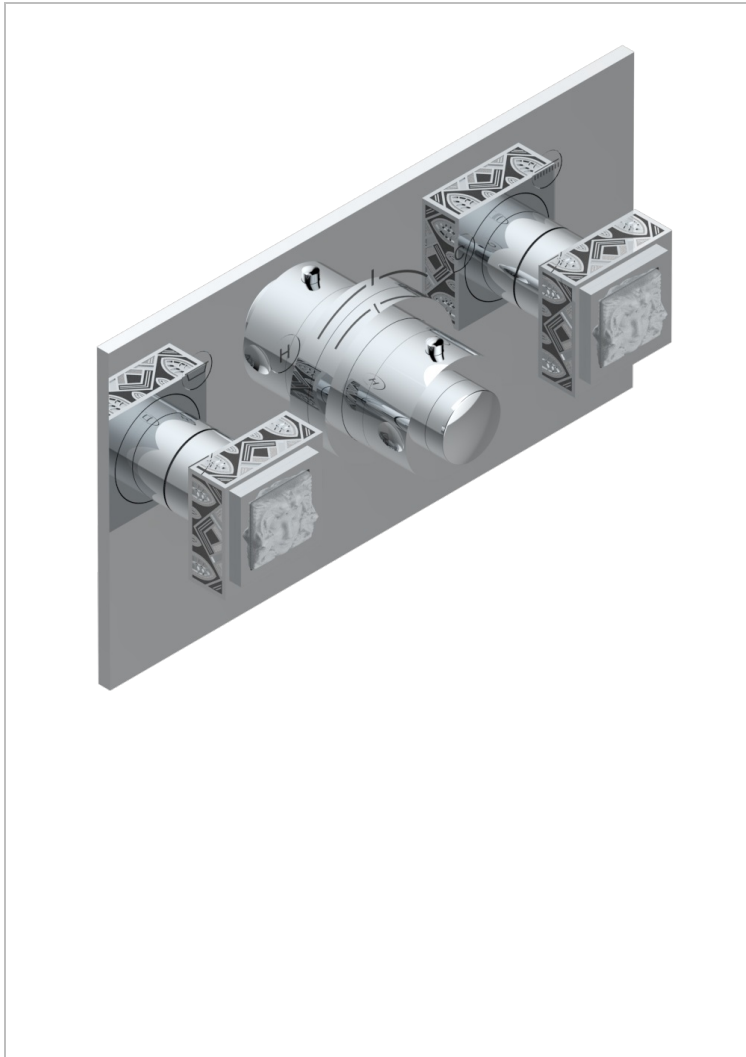

# MASQUE DE FEMME LUNAIRE

A2R-5401BEH

THG<sup>®</sup>  
PARIS

Trim for thermostatic mixer with 2 valves item to be installed horizontal . to adapt on 5 401AHC or 5 401AHM

## CHARACTERISTIC

- Masque de Femme Lunaire
- Trim for thermostatic mixer with 2 valves item to be installed horizontal . to adapt on 5 401AHC or 5 401AHM

## RELATED SKU'S

- Ref. G00-5401AHC 3/4" THG thermostat, 60 l/mn with two valves with wax cartridge delivered with a built-in box, without trim - to be installed horizontal ( for installation with cross handle)
- Ref. G00-5401AHM 3/4" THG thermostat, 60 l/mn with two valves with wax cartridge delivered with a built-in box, without trim - to be installed horizontal ( for installation with lever handle)