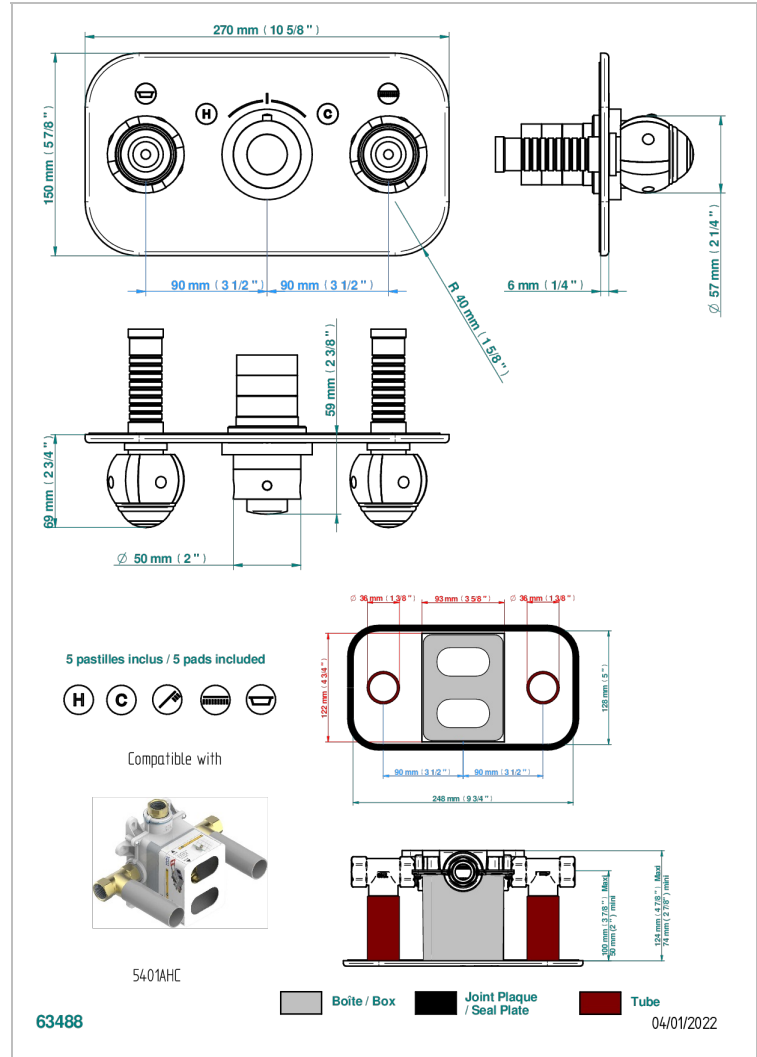

# ITHAQUE PLATINUM DECOR

A7B-5401BEH

THG  
PARIS

Trim for thermostatic mixer with 2 valves item to be installed horizontal . to adapt on 5 401AHC or 5 401AHM

## CHARACTERISTIC

- Ithaque Platinum decor
- Trim for thermostatic mixer with 2 valves item to be installed horizontal . to adapt on 5 401AHC or 5 401AHM

## RELATED SKU'S

- Ref. G00-5401AHC 3/4" THG thermostat, 60 l/mn with two valves with wax cartridge delivered with a built-in box, without trim - to be installed horizontal ( for installation with cross handle)
- Ref. G00-5401AHM 3/4" THG thermostat, 60 l/mn with two valves with wax cartridge delivered with a built-in box, without trim - to be installed horizontal ( for installation with lever handle)