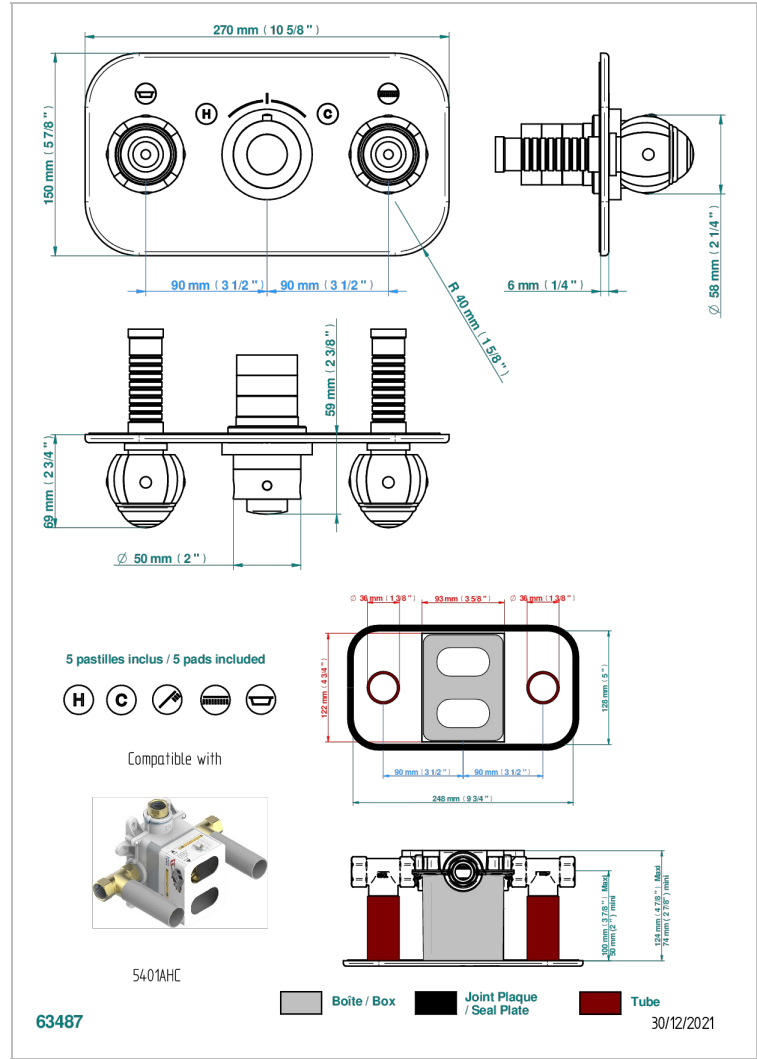

ITHAQUE DECORACION EN ORO

A7A-5401BEH

THG
PARIS

Trim for thermostatic mixer with 2 valves item to be installed horizontal . to adapt on 5 401AHC or 5 401AHM

CARACTERÍSTICAS

- Ithaque decoración en oro
- Trim for thermostatic mixer with 2 valves item to be installed horizontal . to adapt on 5 401AHC or 5 401AHM

PRODUCTOS RELACIONADOS

- Ref. G00-5401AHC 3/4" THG thermostat, 60 l/mn with two valves with wax cartridge delivered with a built-in box, without trim - to be installed horizontal (for installation with cross handle)
- Ref. G00-5401AHM 3/4" THG thermostat, 60 l/mn with two valves with wax cartridge delivered with a built-in box, without trim - to be installed horizontal (for installation with lever handle)