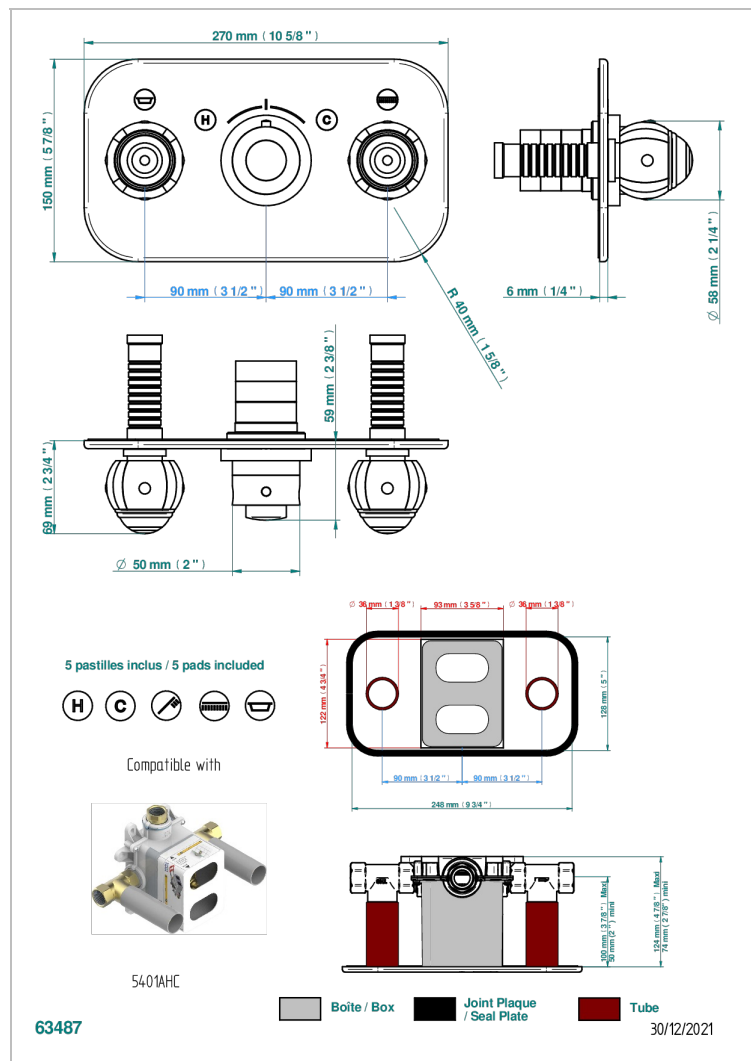

# ITHAQUE GOLD DECOR

A7A-5401BEH

THG  
PARIS

Trim for thermostatic mixer with 2 valves item to be installed horizontal . to adapt on 5 401AHC or 5 401AHM

## CHARACTERISTIC

- Ithaque Gold decor
- Trim for thermostatic mixer with 2 valves item to be installed horizontal . to adapt on 5 401AHC or 5 401AHM

## RELATED SKU'S

- Ref. G00-5401AHC 3/4" THG thermostat, 60 l/mn with two valves with wax cartridge delivered with a built-in box, without trim - to be installed horizontal ( for installation with cross handle)
- Ref. G00-5401AHM 3/4" THG thermostat, 60 l/mn with two valves with wax cartridge delivered with a built-in box, without trim - to be installed horizontal ( for installation with lever handle)