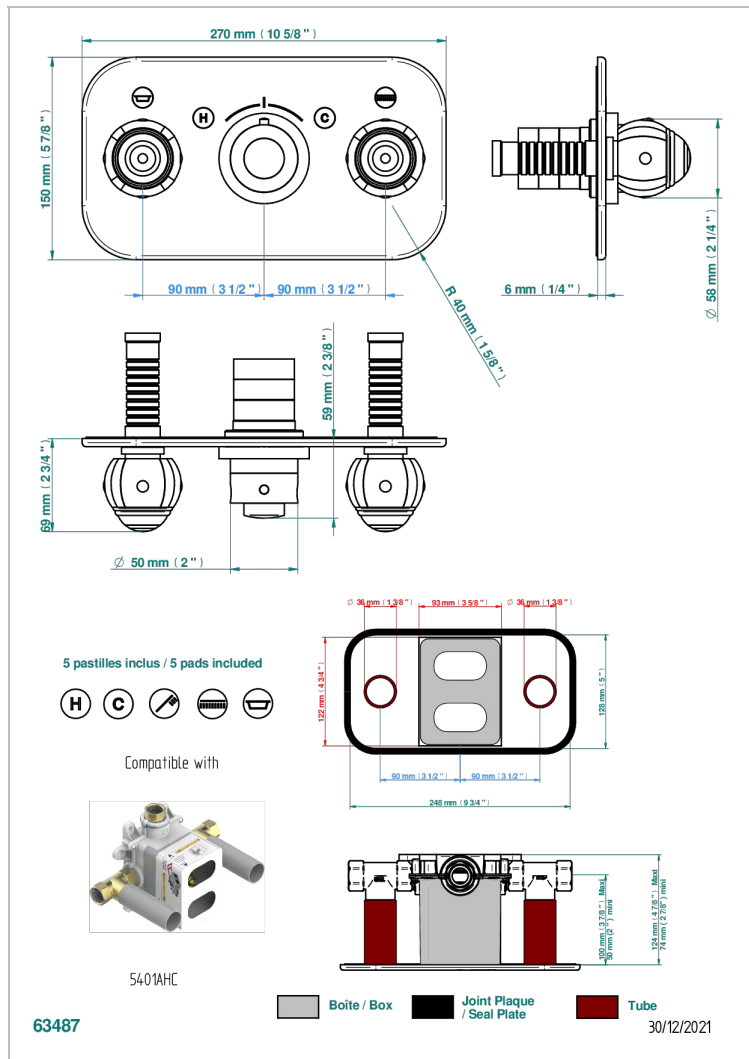

ITHAQUE GOLD DECOR

A7A-5401BEH

THG
PARIS

Trim for thermostatic mixer with 2 valves item to be installed horizontal . to adapt on 5 401AHC or 5 401AHM

CHARACTERISTIC

- Ithaque Gold decor
- Trim for thermostatic mixer with 2 valves item to be installed horizontal . to adapt on 5 401AHC or 5 401AHM

RELATED SKU'S

- Ref. G00-5401AHC 3/4" THG thermostat, 60 l/mn with two valves with wax cartridge delivered with a built-in box, without trim - to be installed horizontal (for installation with cross handle)
- Ref. G00-5401AHM 3/4" THG thermostat, 60 l/mn with two valves with wax cartridge delivered with a built-in box, without trim - to be installed horizontal (for installation with lever handle)