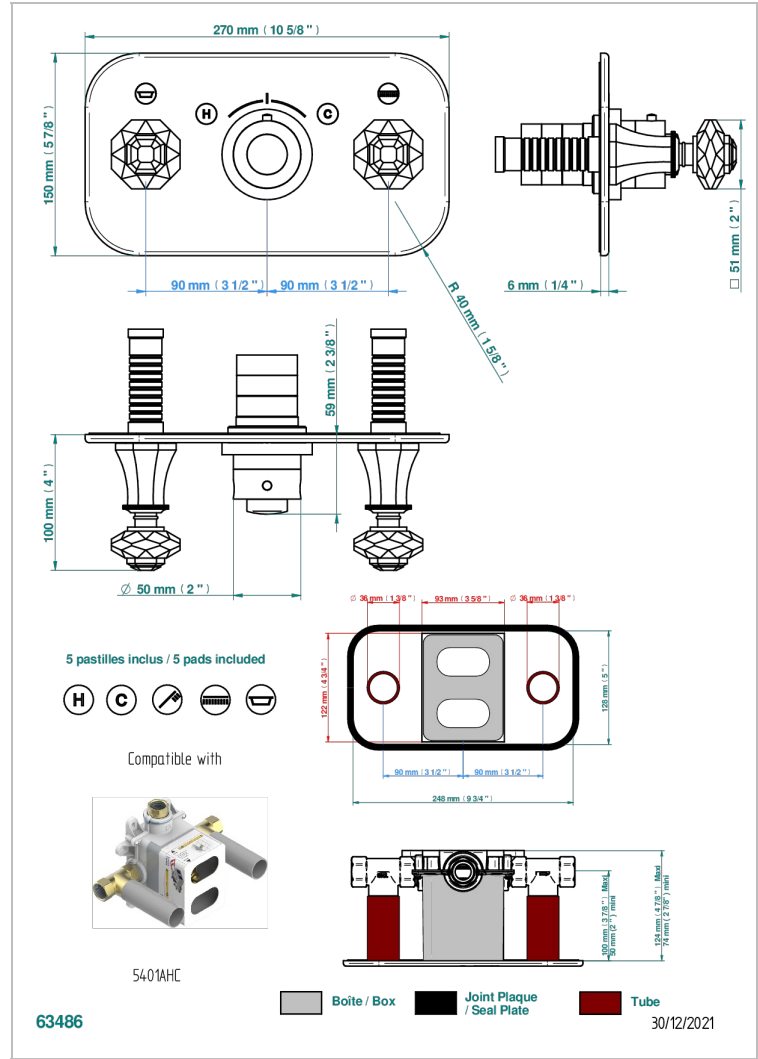

Trim for thermostatic mixer with 2 valves item to be installed horizontal . to adapt on 5 401AHC or 5 401AHM

CHARACTERISTIC

- Tradition Crystal
- Trim for thermostatic mixer with 2 valves item to be installed horizontal . to adapt on 5 401AHC or 5 401AHM

RELATED SKU'S

- Ref. G00-5401AHC 3/4" THG thermostat, 60 l/mn with two valves with wax cartridge delivered with a built-in box, without trim - to be installed horizontal (for installation with cross handle)
- Ref. G00-5401AHM 3/4" THG thermostat, 60 l/mn with two valves with wax cartridge delivered with a built-in box, without trim - to be installed horizontal (for installation with lever handle)