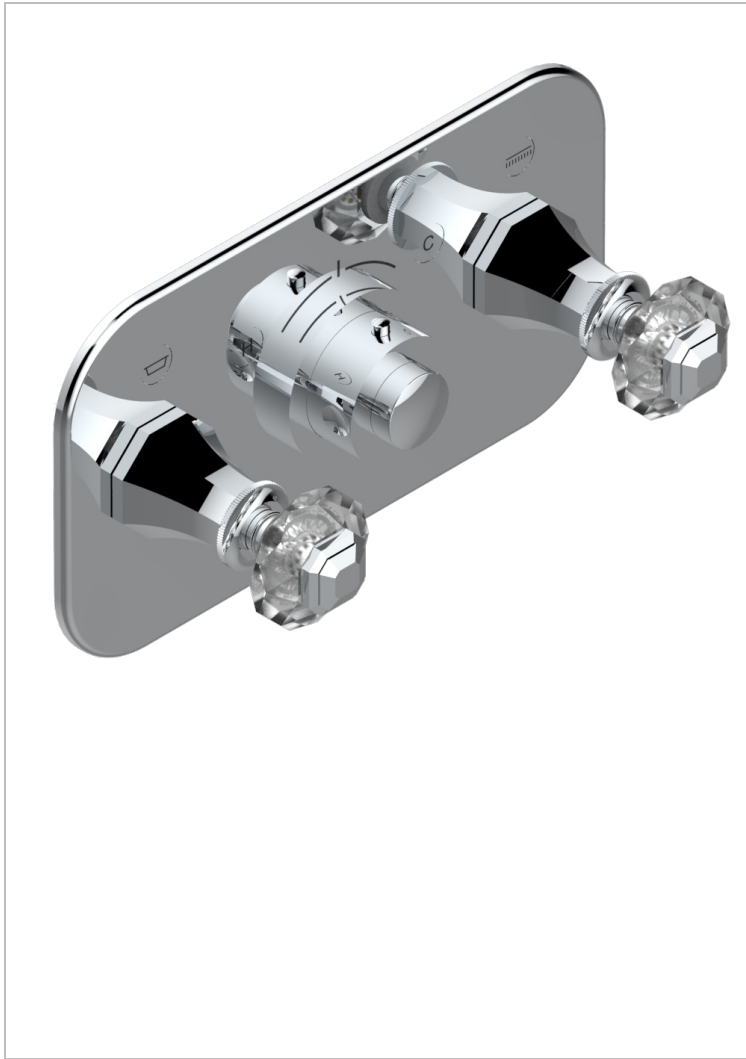

Trim for thermostatic mixer with 2 valves item to be installed horizontal . to adapt on 5 401AHC or 5 401AHM

CHARACTERISTIC

- Tradition Crystal
- Trim for thermostatic mixer with 2 valves item to be installed horizontal . to adapt on 5 401AHC or 5 401AHM

RELATED SKU'S

- Ref. G00-5401AHC 3/4" THG thermostat, 60 l/mn with two valves with wax cartridge delivered with a built-in box, without trim - to be installed horizontal (for installation with cross handle)
- Ref. G00-5401AHM 3/4" THG thermostat, 60 l/mn with two valves with wax cartridge delivered with a built-in box, without trim - to be installed horizontal (for installation with lever handle)

AVAILABLE FINITIONS

Antique nickel - H28
Black ceram - D30
Blush PVD - H62
Brass color PVD - H49
Brown bronze color PVD - F33
Gold color PVD - H52

Graphite PVD - H64
Lacquered light bronze - D01
Matt Umber PVD - H67
Matt blush PVD - H60
Matt brass color PVD - H50
Matt brown bronze color PVD - F34