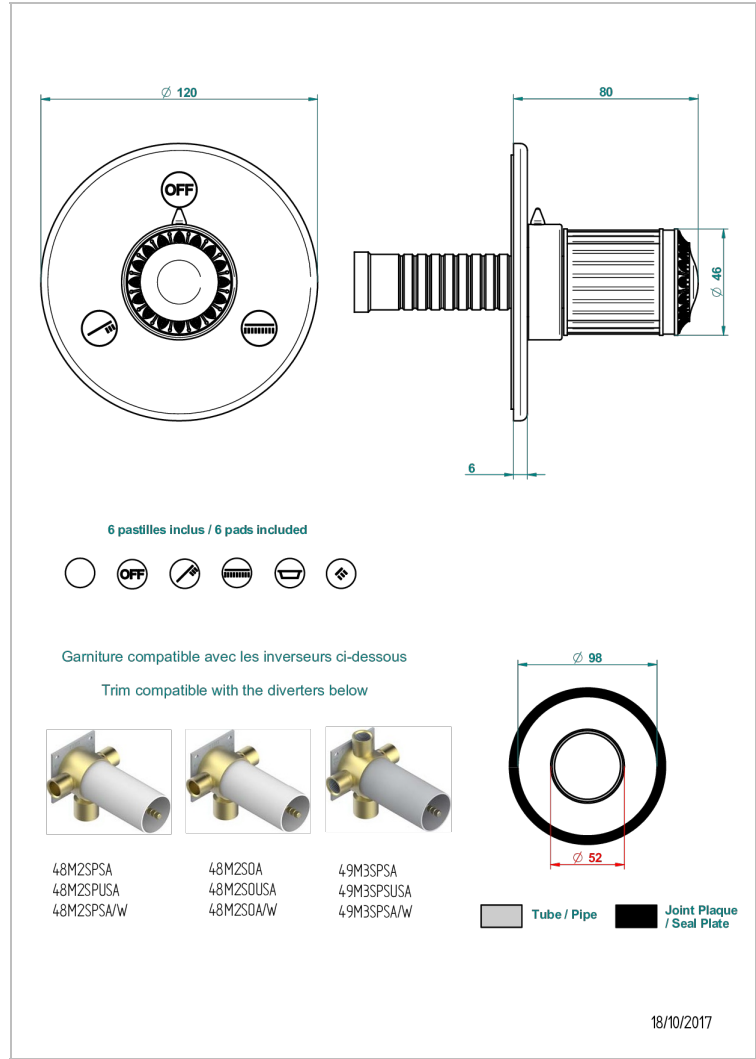

# MALMAISON METAL

U93-48M2SB

Trim for wall mounted diverter - 2 ways ref.48M2 & 3 ways ref.49M3

## CHARACTERISTIC

- Malmaison Metal
- Trim for wall mounted diverter - 2 ways ref.48M2 & 3 ways ref.49M3

## RELATED SKU'S

- Ref. G00-48M2SOUSA Wall mounted 3-way diverter with ceramic cartridge for concealed installation- 1 inlet 3/4" and 2 outlets 1/2" without shared ports no stop position - no trim
- Ref. G00-48M2SPSUSA Wall mounted 3-way diverter with ceramic cartridge for concealed installation- 1 inlet 3/4" and 2 outlets 1/2" with positive top, no shared ports - no trim
- Ref. G00-49M3SPSUSA Wall mounted 4-way diverter with ceramic cartridge for concealed installation- 1 inlet 3/4" and 3 outlets 1/2" with positive top, no shared ports - no trim