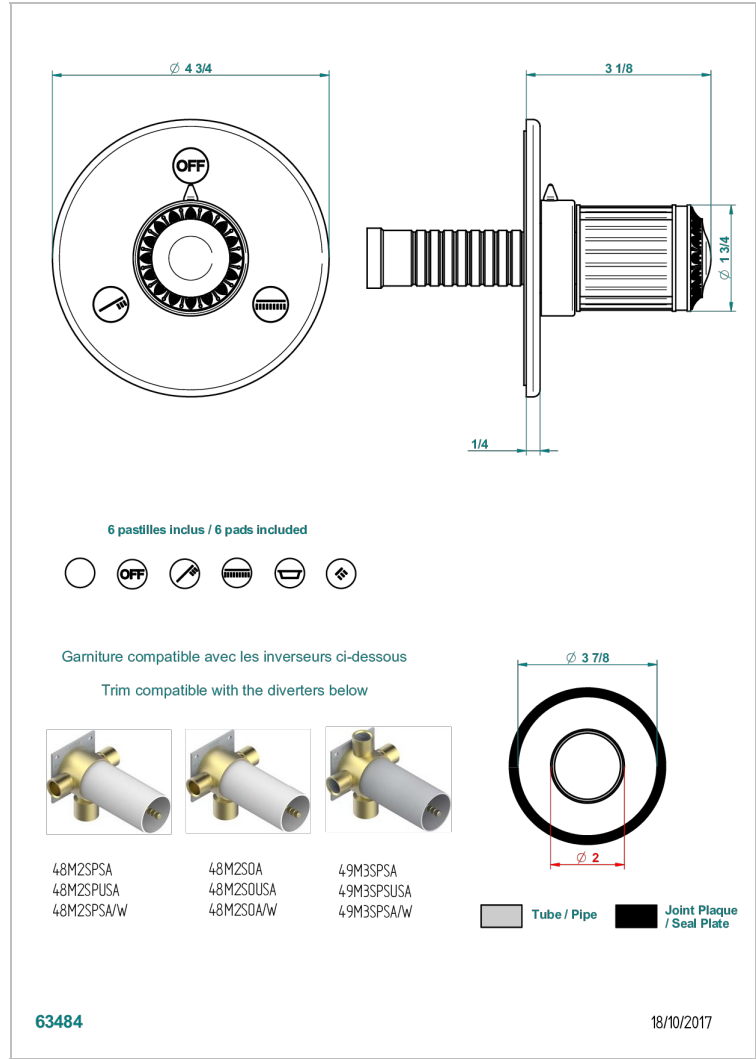

MALMAISON METAL

U93-48M2SB

Trim for wall mounted diverter - 2 ways ref.48M2 & 3 ways ref.49M3

CHARACTERISTIC

- Malmaison Metal
- Trim for wall mounted diverter - 2 ways ref.48M2 & 3 ways ref.49M3

RELATED SKU'S

- Ref. G00-48M2SOUSA Wall mounted 3-way diverter with ceramic cartridge for concealed installation- 1 inlet 3/4" and 2 outlets 1/2" without shared ports no stop position - no trim
- Ref. G00-48M2SPSUSA Wall mounted 3-way diverter with ceramic cartridge for concealed installation- 1 inlet 3/4" and 2 outlets 1/2" with positive top, no shared ports - no trim
- Ref. G00-49M3SPSUSA Wall mounted 4-way diverter with ceramic cartridge for concealed installation- 1 inlet 3/4" and 3 outlets 1/2" with positive top, no shared ports - no trim