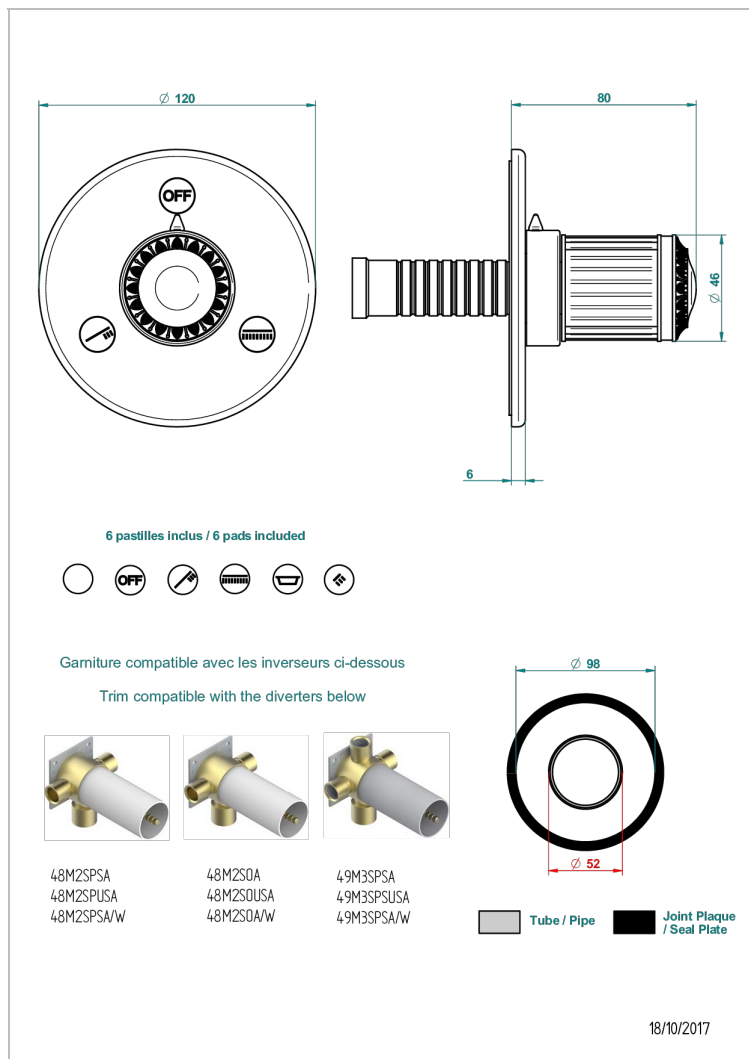

MALMAISON METAL

U93-48M2SB

Trim for wall mounted diverter, 2 ways - ref. 48M2 and 3 ways - ref. 49M3

THG[®]
PARIS

CARACTERÍSTICAS

- Malmaison metal
- Trim for wall mounted diverter, 2 ways - ref. 48M2 and 3 ways - ref. 49M3

PRODUCTOS RELACIONADOS

- Ref. G00-48M2SOA Wall mounted 3-way diverter with ceramic cartridge for concealed installation- 1 inlet 3/4" and 2 outlets 1/2" without stop position, without trim
- Ref. G00-48M2SPSA Wall mounted 3-way diverter with ceramic cartridge for concealed installation, 1 inlet 3/4" and 2 outlets 1/2" with stop position, without trim
- Ref. G00-49M3SPSA Wall mounted 4-way diverter with ceramic cartridge for concealed installation- 1 inlet 3/4" and 3 outlets 1/2" with stop position, without trim

Níquel viejo - H28