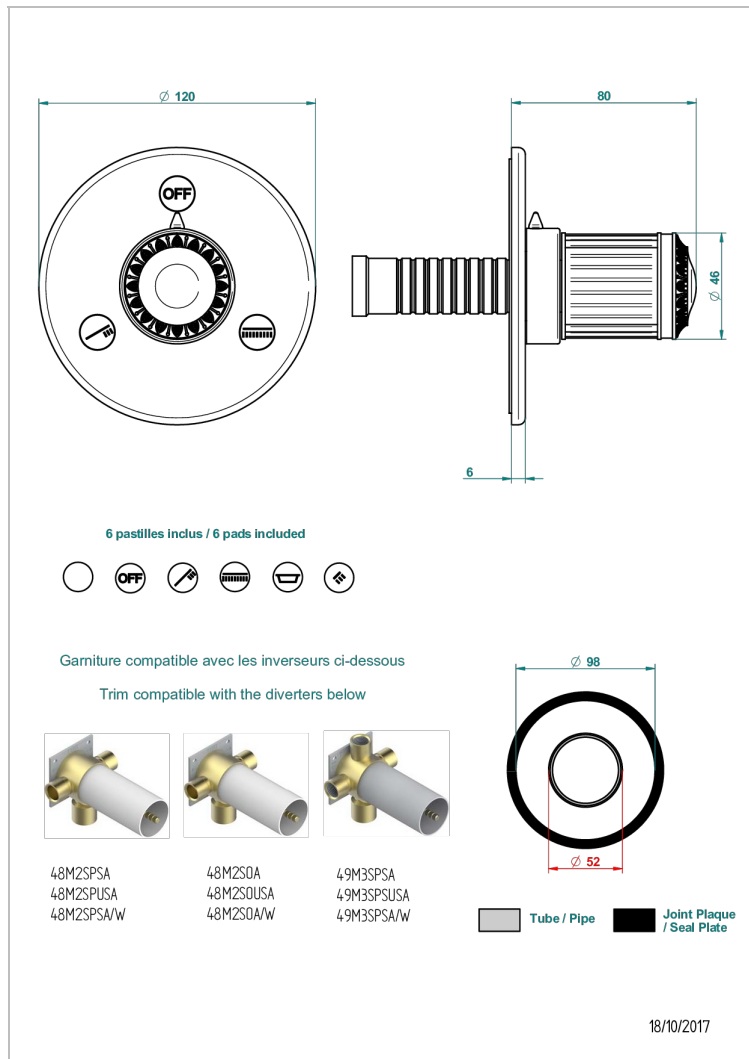

# MALMAISON METAL

U93-48M2SB

Trim for wall mounted diverter, 2 ways - ref. 48M2 and 3 ways - ref. 49M3

## CHARACTERISTIC

- Malmaison Metal
- Trim for wall mounted diverter, 2 ways - ref. 48M2 and 3 ways - ref. 49M3

## RELATED SKU'S

- Ref. G00-48M2SOA Wall mounted 3-way diverter with ceramic cartridge for concealed installation- 1 inlet 3/4" and 2 outlets 1/2" without stop position, without trim
- Ref. G00-48M2SPSA Wall mounted 3-way diverter with ceramic cartridge for concealed installation, 1 inlet 3/4" and 2 outlets 1/2" with stop position, without trim
- Ref. G00-49M3SPSA Wall mounted 4-way diverter with ceramic cartridge for concealed installation- 1 inlet 3/4" and 3 outlets 1/2" with stop position, without trim

Varnished matt antique red copper (color finish) - H07