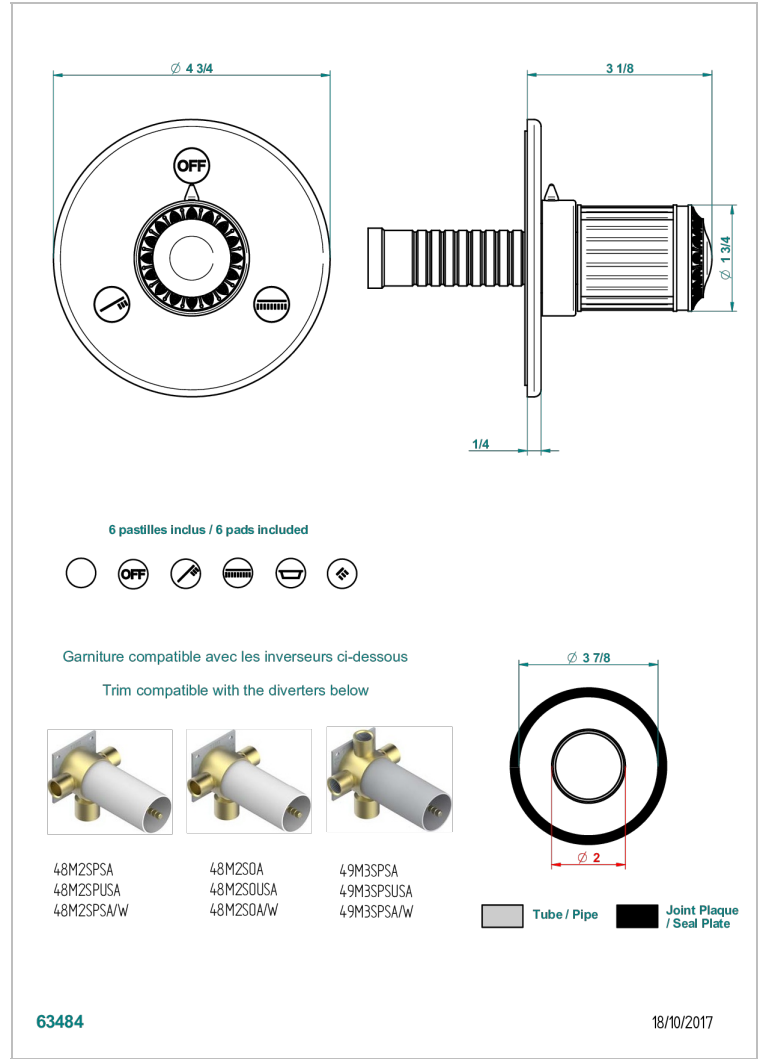

MALMAISON METAL

U93-48M2SB

Trim for wall mounted diverter, 2 ways - ref. 48M2 and 3 ways - ref. 49M3

CHARACTERISTIC

- Malmaison Metal
- Trim for wall mounted diverter, 2 ways - ref. 48M2 and 3 ways - ref. 49M3

RELATED SKU'S

- Ref. G00-48M2SOA Wall mounted 3-way diverter with ceramic cartridge for concealed installation- 1 inlet 3/4" and 2 outlets 1/2" without stop position, without trim
- Ref. G00-48M2SPSA Wall mounted 3-way diverter with ceramic cartridge for concealed installation, 1 inlet 3/4" and 2 outlets 1/2" with stop position, without trim
- Ref. G00-49M3SPSA Wall mounted 4-way diverter with ceramic cartridge for concealed installation- 1 inlet 3/4" and 3 outlets 1/2" with stop position, without trim

Varnished matt antique red copper (color finish) - H07