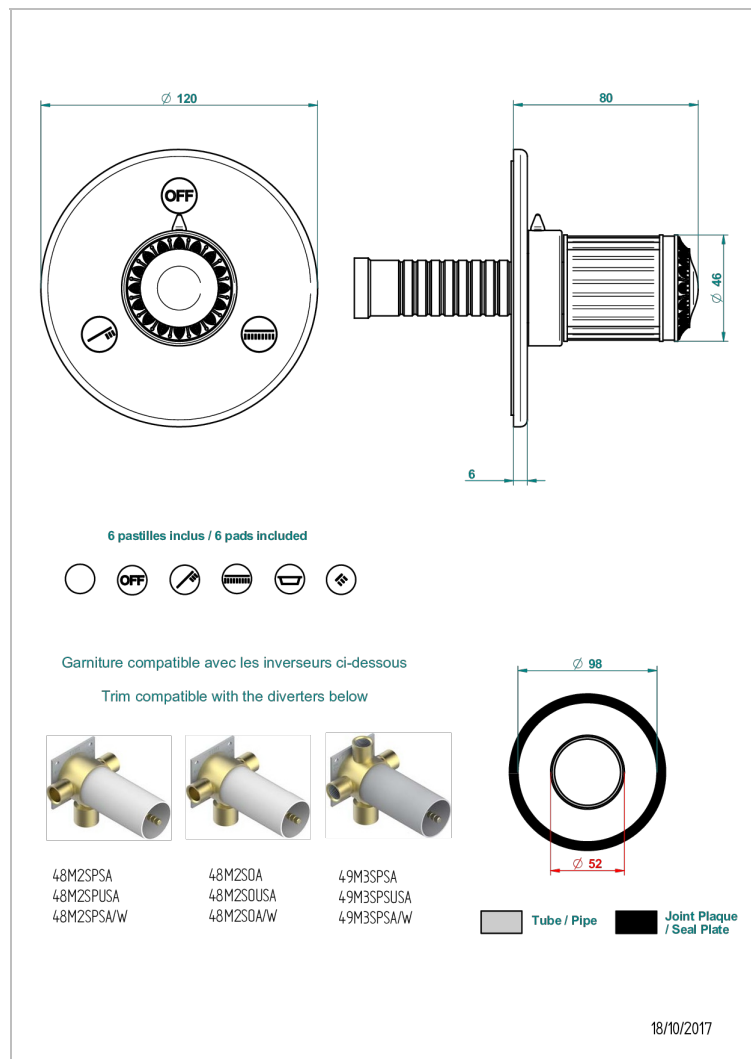

MALMAISON METAL

U93-48M2SB

Trim for wall mounted diverter, 2 ways - ref. 48M2 and 3 ways - ref. 49M3

CHARACTERISTIC

- Malmaison Metal
- Trim for wall mounted diverter, 2 ways - ref. 48M2 and 3 ways - ref. 49M3

RELATED SKU'S

- Ref. G00-48M2SOA Wall mounted 3-way diverter with ceramic cartridge for concealed installation- 1 inlet 3/4" and 2 outlets 1/2" without stop position, without trim
- Ref. G00-48M2SPSA Wall mounted 3-way diverter with ceramic cartridge for concealed installation, 1 inlet 3/4" and 2 outlets 1/2" with stop position, without trim
- Ref. G00-49M3SPSA Wall mounted 4-way diverter with ceramic cartridge for concealed installation- 1 inlet 3/4" and 3 outlets 1/2" with stop position, without trim

Varnished matt antique red copper (color finish) - H07