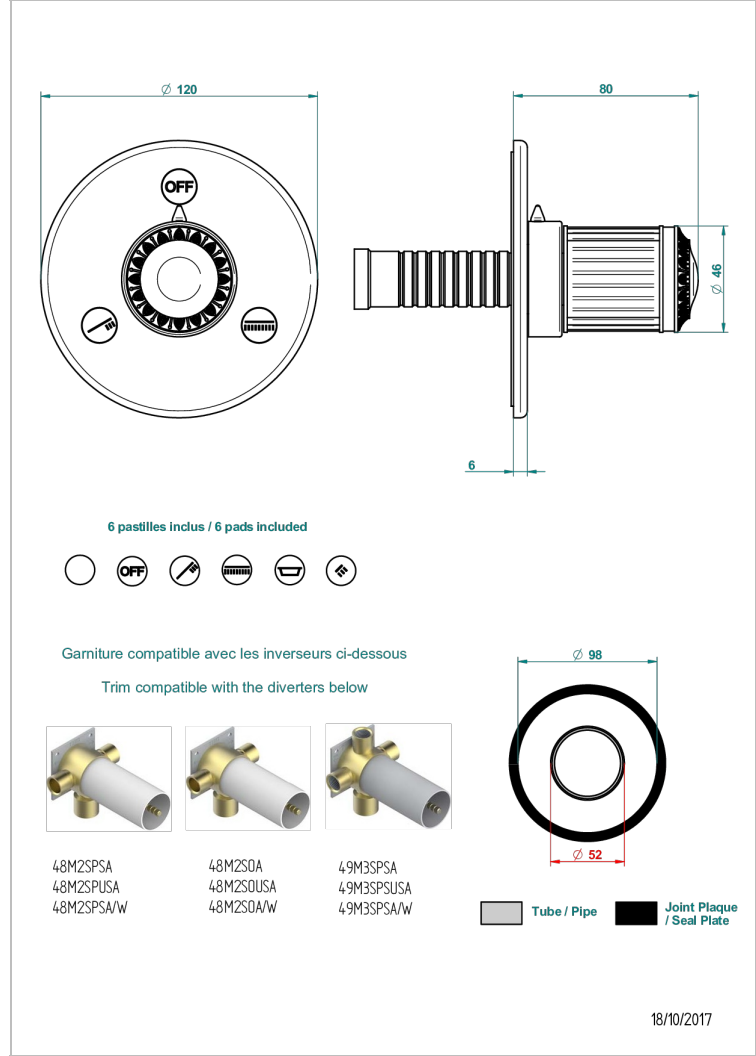

MALMAISON METAL

U93-48M2SB

Trim for wall mounted diverter, 2 ways - ref. 48M2 and 3 ways - ref. 49M3

特色

- Malmaison Metal
- Trim for wall mounted diverter, 2 ways - ref. 48M2 and 3 ways - ref. 49M3

相关的SKU

- Ref. G00-48M2SOA Wall mounted 3-way diverter with ceramic cartridge for concealed installation- 1 inlet 3/4" and 2 outlets 1/2" without stop position, without trim
- Ref. G00-48M2SPSA Wall mounted 3-way diverter with ceramic cartridge for concealed installation, 1 inlet 3/4" and 2 outlets 1/2" with stop position, without trim
- Ref. G00-49M3SPSA Wall mounted 4-way diverter with ceramic cartridge for concealed installation- 1 inlet 3/4" and 3 outlets 1/2" with stop position, without trim

可选饰面

Black ceram - D30
哑光复古铜 - H07
哑光浅金 - F31
哑光金 - F07
哑光铬 - C02
哑光镍 - C01

复古镍 - H28
抛光金 (24K金) - F01
抛光铬 - A02
抛光铬/抛光金 - G02
抛光镍 - B01
浅金 - F30

漆面铜 - D01