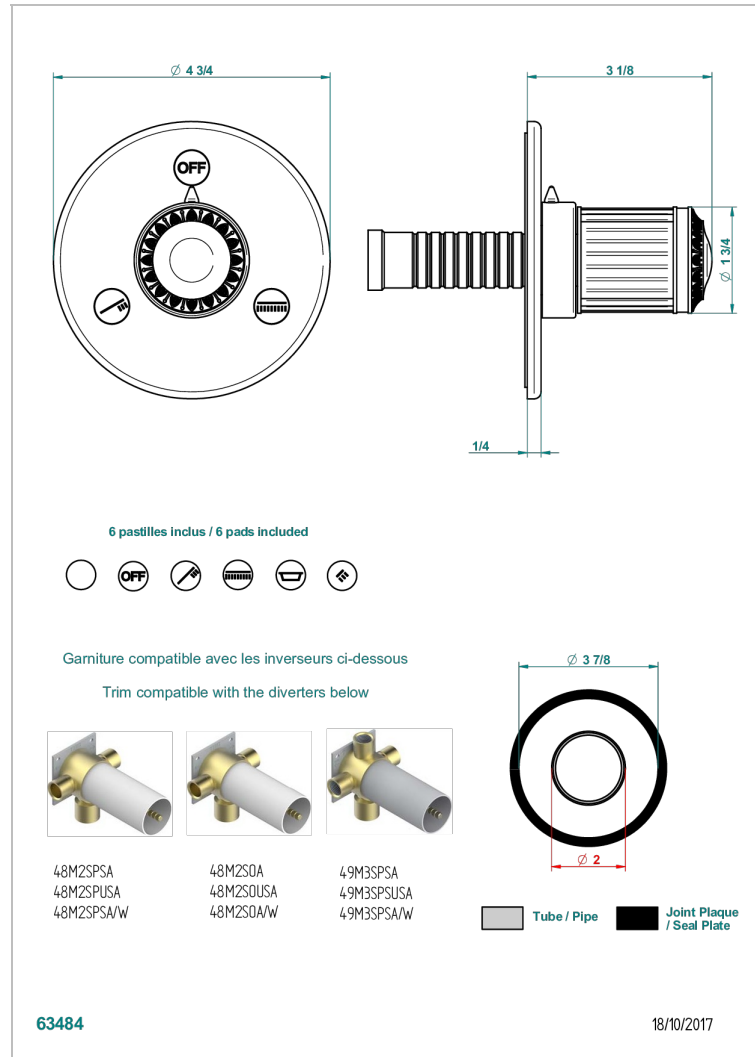

MALMAISON METAL

U93-48M2SB

Trim for wall mounted diverter, 2 ways - ref. 48M2 and 3 ways - ref. 49M3

CHARACTERISTIC

- Malmaison Metal
- Trim for wall mounted diverter, 2 ways - ref. 48M2 and 3 ways - ref. 49M3

RELATED SKU'S

- Ref. G00-48M2SOA Wall mounted 3-way diverter with ceramic cartridge for concealed installation- 1 inlet 3/4" and 2 outlets 1/2" without stop position, without trim
- Ref. G00-48M2SPSA Wall mounted 3-way diverter with ceramic cartridge for concealed installation, 1 inlet 3/4" and 2 outlets 1/2" with stop position, without trim
- Ref. G00-49M3SPSA Wall mounted 4-way diverter with ceramic cartridge for concealed installation- 1 inlet 3/4" and 3 outlets 1/2" with stop position, without trim

Varnished matt antique red copper (color finish) - H07