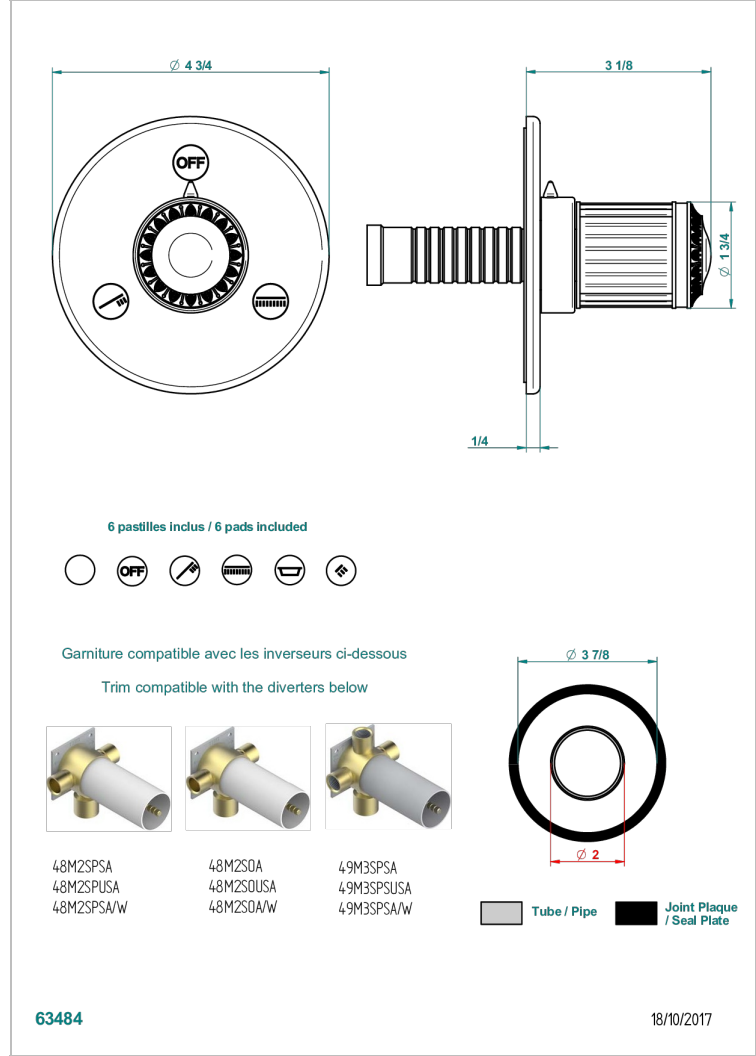

MALMAISON METAL

U93-48M2SB

Trim for wall mounted diverter, 2 ways - ref. 48M2 and 3 ways - ref. 49M3

特色

- Malmaison Metal
- Trim for wall mounted diverter, 2 ways - ref. 48M2 and 3 ways - ref. 49M3

相关的SKU

- Ref. G00-48M2SOA Wall mounted 3-way diverter with ceramic cartridge for concealed installation- 1 inlet 3/4" and 2 outlets 1/2" without stop position, without trim
- Ref. G00-48M2SPSA Wall mounted 3-way diverter with ceramic cartridge for concealed installation, 1 inlet 3/4" and 2 outlets 1/2" with stop position, without trim
- Ref. G00-49M3SPSA Wall mounted 4-way diverter with ceramic cartridge for concealed installation- 1 inlet 3/4" and 3 outlets 1/2" with stop position, without trim

可选饰面

Black ceram - D30
哑光复古铜 - H07
哑光浅金 - F31
哑光金 - F07
哑光铬 - C02
哑光镍 - C01

复古镍 - H28
抛光金 (24K金) - F01
抛光铬 - A02
抛光铬/抛光金 - G02
抛光镍 - B01
浅金 - F30

漆面铜 - D01