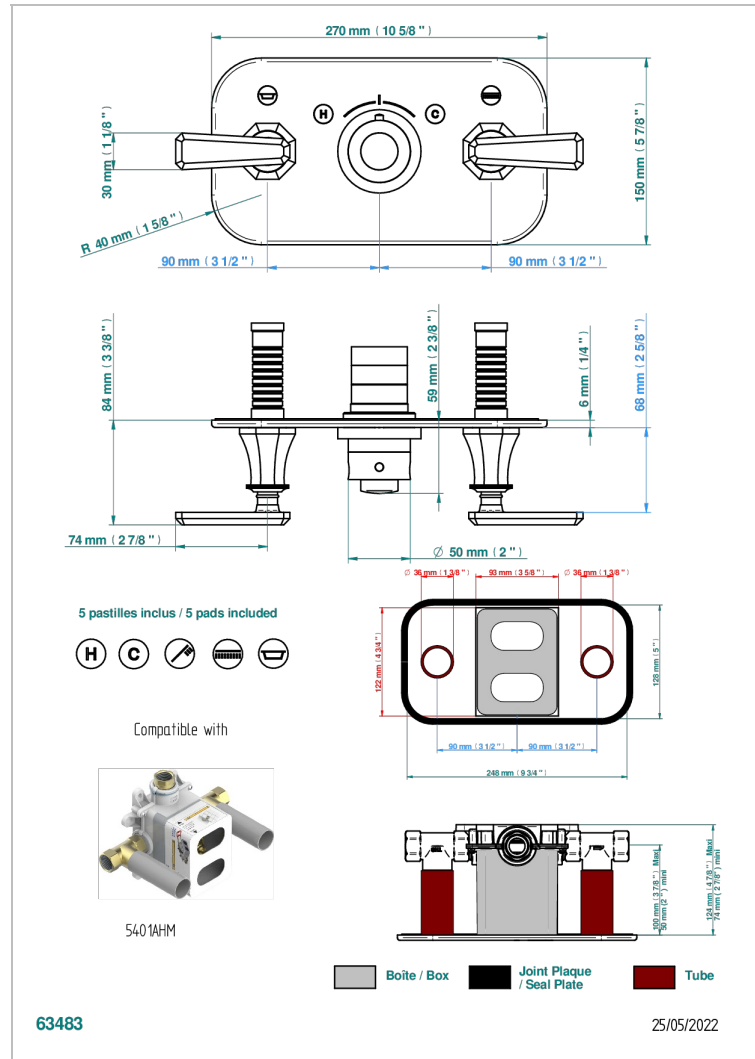

TRADITION WITH LEVER HANDLES

A58-5401BEH

Trim for THG thermostat with 2 valves ref. 5 401AHM/US rough part supplied with fixing box , item to be installed horizontal

CHARACTERISTIC

- Tradition with lever handles
- Trim for THG thermostat with 2 valves ref. 5 401AHM/US rough part supplied with fixing box , item to be installed horizontal