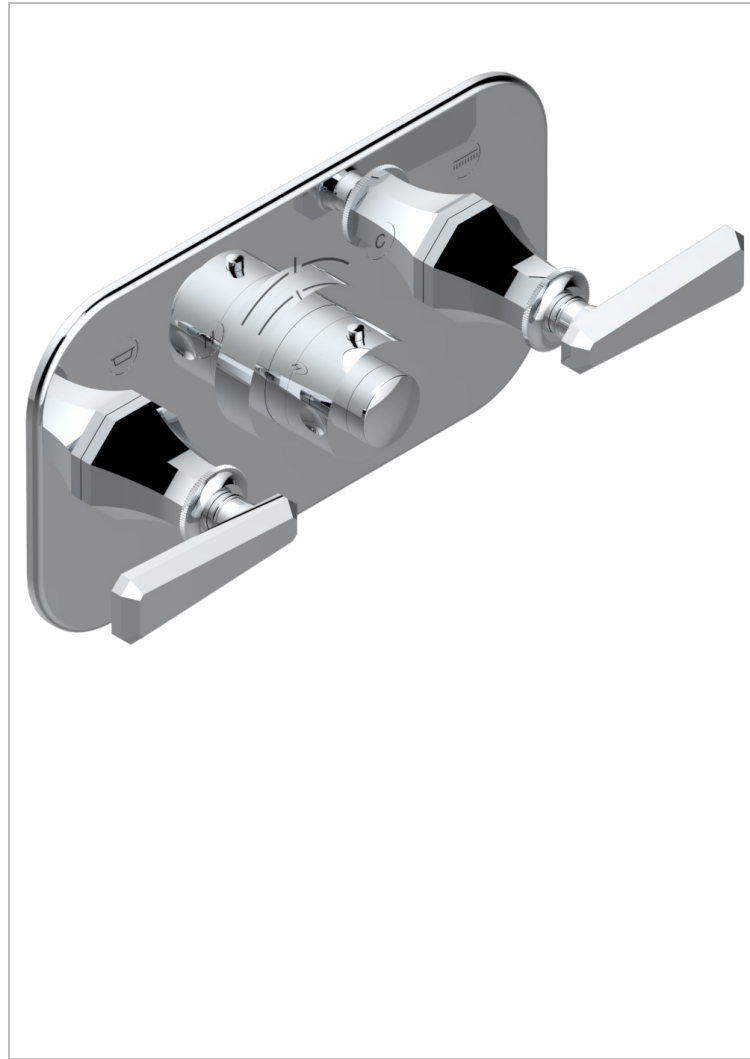

TRADITION WITH LEVER HANDLES

A58-5401BEH

Trim for THG thermostat with 2 valves ref. 5 401AHM/US rough part supplied with fixing box , item to be installed horizontal

CHARACTERISTIC

- Tradition with lever handles
- Trim for THG thermostat with 2 valves ref. 5 401AHM/US rough part supplied with fixing box , item to be installed horizontal

AVAILABLE FINITIONS

Black ceram - D30
Blush PVD - H62
Brass color PVD - H49
Brown bronze color PVD - F33
Chrome polished - A02
Chrome polished / gold polished - G02

Copper antique matt, coated - H07
Gold color PVD - H52
Gold mat - F07
Gold polished - F01
Graphite PVD - H64
Light coated bronze - D01

Nickel polished - B01
Soft gold - F30
Soft matt gold - F31
Umber PVD - H66