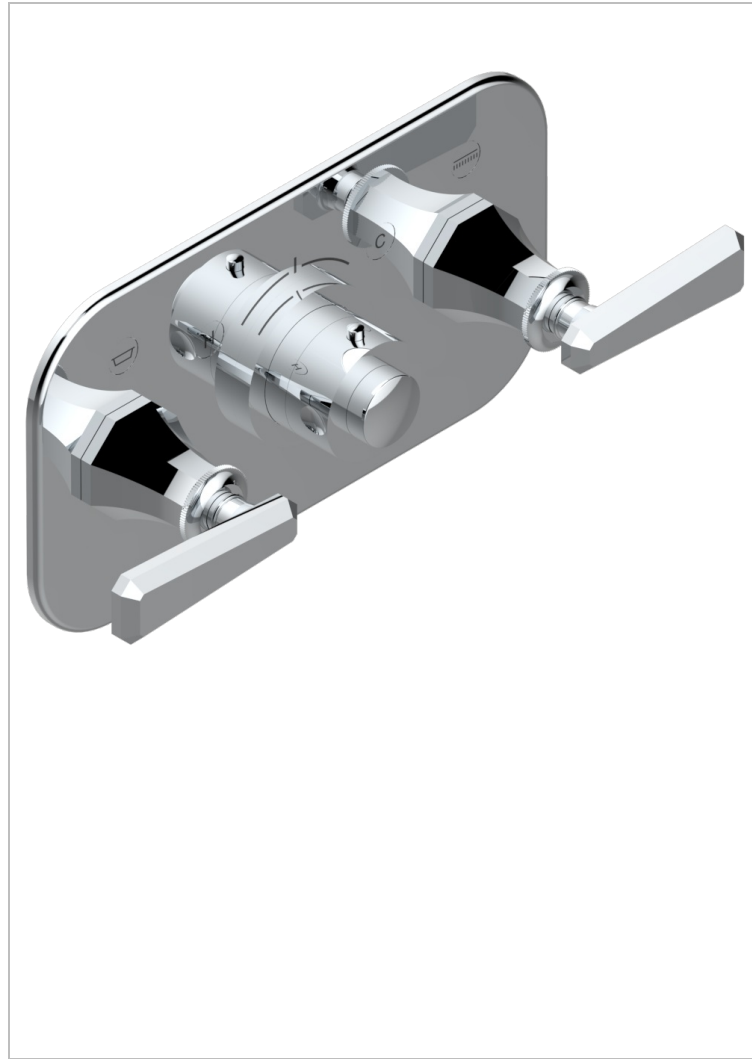

TRADITION WITH LEVER

A58-5401BEH

THG[®]
PARIS

Trim for thermostatic mixer with 2 valves item to be installed horizontal . to adapt on 5 401AHC or 5 401AHM

CHARACTERISTIC

- Tradition with lever
- Trim for thermostatic mixer with 2 valves item to be installed horizontal . to adapt on 5 401AHC or 5 401AHM

RELATED SKU'S

- Ref. G00-5401AHC 3/4" THG thermostat, 60 l/mn with two valves with wax cartridge delivered with a built-in box, without trim - to be installed horizontal (for installation with cross handle)
- Ref. G00-5401AHM 3/4" THG thermostat, 60 l/mn with two valves with wax cartridge delivered with a built-in box, without trim - to be installed horizontal (for installation with lever handle)