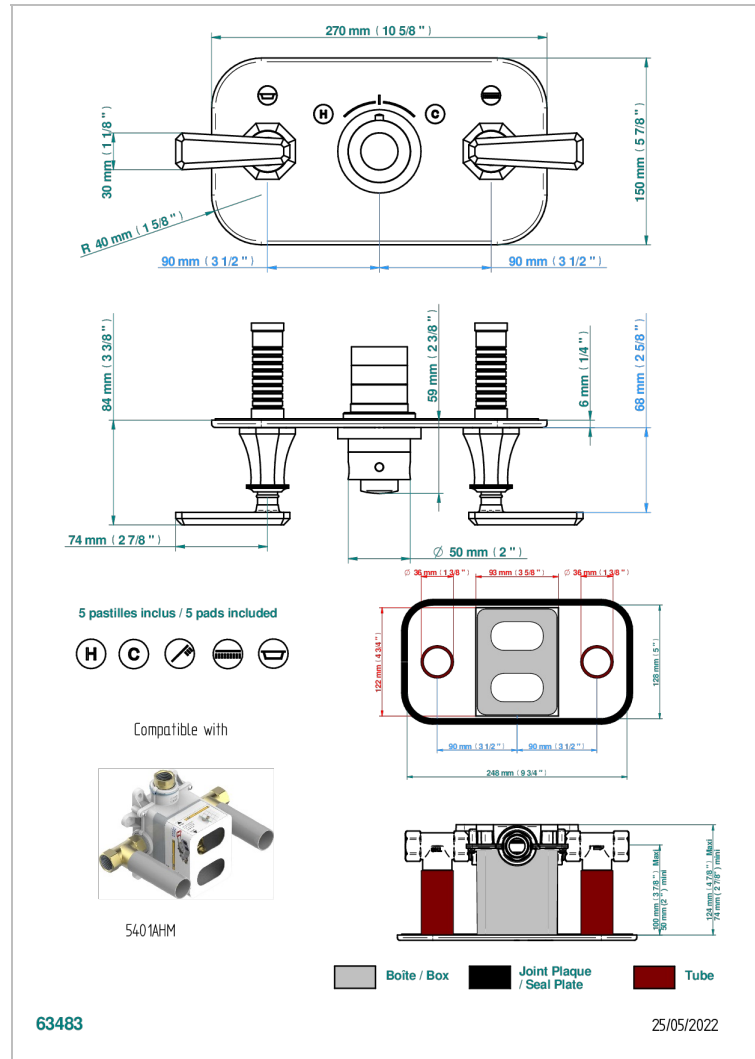

TRADITION WITH LEVER

A58-5401BEH

THG[®]
PARIS

Trim for thermostatic mixer with 2 valves item to be installed horizontal . to adapt on 5 401AHC or 5 401AHM

CHARACTERISTIC

- Tradition with lever
- Trim for thermostatic mixer with 2 valves item to be installed horizontal . to adapt on 5 401AHC or 5 401AHM

RELATED SKU'S

- Ref. G00-5401AHC 3/4" THG thermostat, 60 l/mn with two valves with wax cartridge delivered with a built-in box, without trim - to be installed horizontal (for installation with cross handle)
- Ref. G00-5401AHM 3/4" THG thermostat, 60 l/mn with two valves with wax cartridge delivered with a built-in box, without trim - to be installed horizontal (for installation with lever handle)