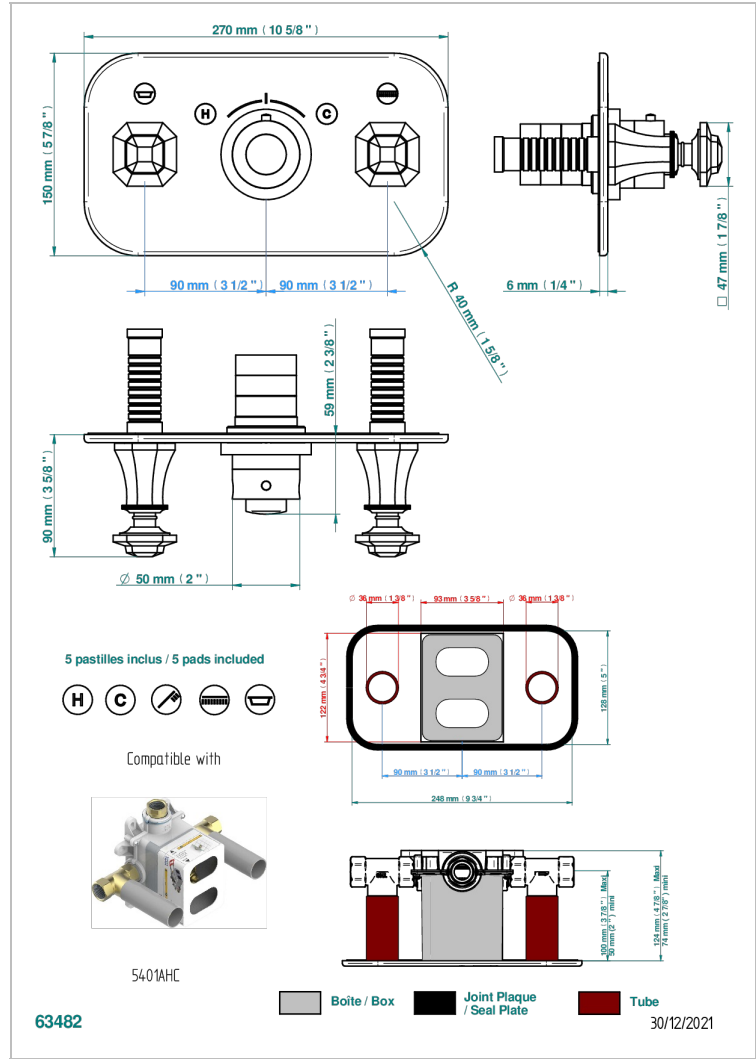

Trim for thermostatic mixer with 2 valves item to be installed horizontal . to adapt on 5 401AHC or 5 401AHM

CARACTERÍSTICAS

- Tradition
- Trim for thermostatic mixer with 2 valves item to be installed horizontal . to adapt on 5 401AHC or 5 401AHM