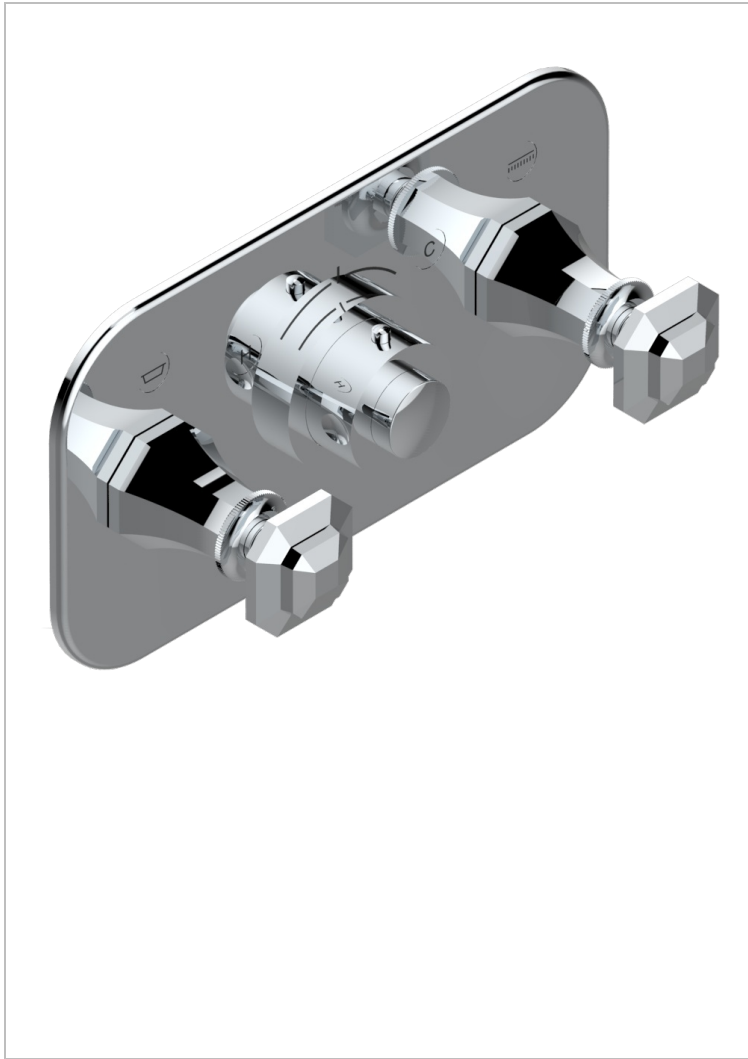

Trim for thermostatic mixer with 2 valves item to be installed horizontal . to adapt on 5 401AHC or 5 401AHM

CHARACTERISTIC

- Tradition
- Trim for thermostatic mixer with 2 valves item to be installed horizontal . to adapt on 5 401AHC or 5 401AHM

RELATED SKU'S

- Ref. G00-5401AHC 3/4" THG thermostat, 60 l/mn with two valves with wax cartridge delivered with a built-in box, without trim - to be installed horizontal (for installation with cross handle)
- Ref. G00-5401AHM 3/4" THG thermostat, 60 l/mn with two valves with wax cartridge delivered with a built-in box, without trim - to be installed horizontal (for installation with lever handle)

AVAILABLE FINITIONS

Antique nickel - H28
 Black ceram - D30
 Blush PVD - H62
 Brass color PVD - H49
 Brown bronze color PVD - F33
 Gold color PVD - H52

Graphite PVD - H64
 Lacquered light bronze - D01
 Matt Umber PVD - H67
 Matt blush PVD - H60
 Matt brass color PVD - H50
 Matt brown bronze color PVD - F34