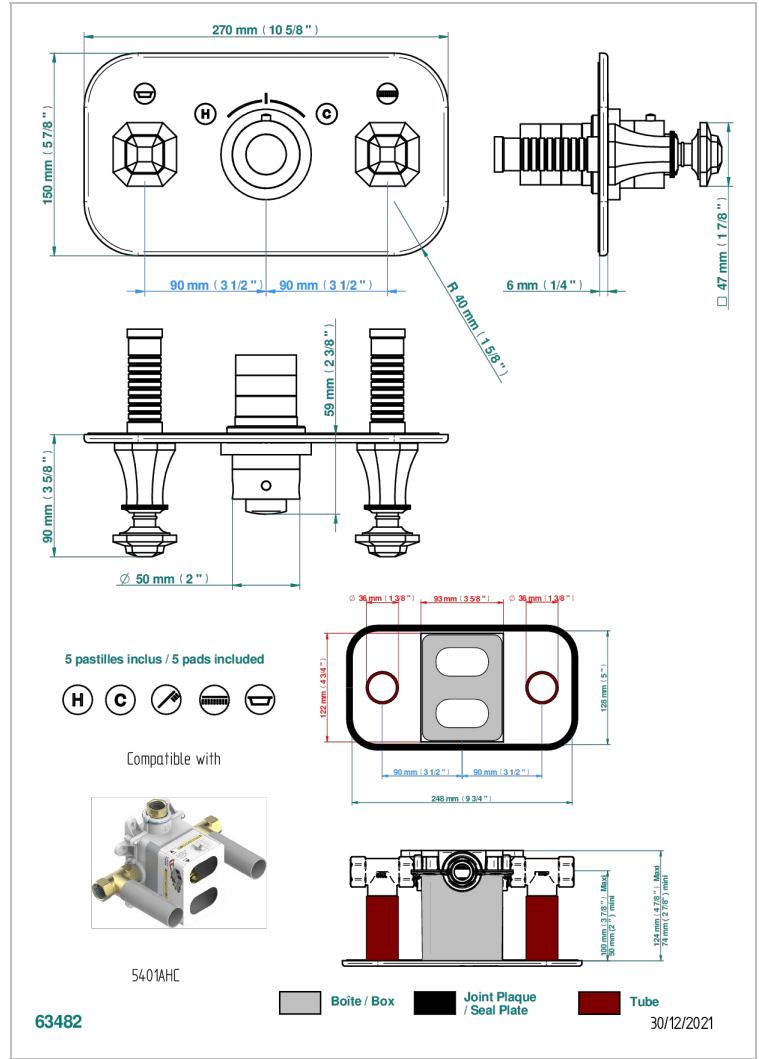

Trim for thermostatic mixer with 2 valves item to be installed horizontal . to adapt on 5 401AHC or 5 401AHM

CHARACTERISTIC

- Tradition
- Trim for thermostatic mixer with 2 valves item to be installed horizontal . to adapt on 5 401AHC or 5 401AHM

RELATED SKU'S

- Ref. G00-5401AHC 3/4" THG thermostat, 60 l/mn with two valves with wax cartridge delivered with a built-in box, without trim - to be installed horizontal (for installation with cross handle)
- Ref. G00-5401AHM 3/4" THG thermostat, 60 l/mn with two valves with wax cartridge delivered with a built-in box, without trim - to be installed horizontal (for installation with lever handle)