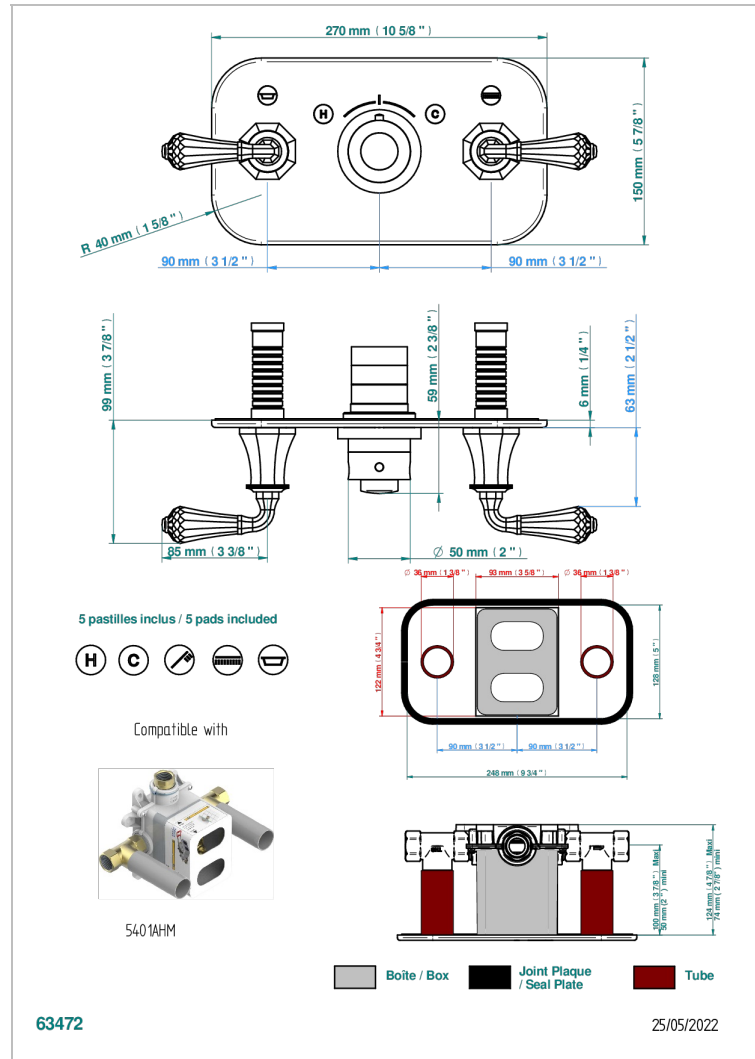

ART DECO CRYSTAL

A56-5401BEH

THG[®]
PARIS

Trim for thermostatic mixer with 2 valves item to be installed horizontal . to adapt on 5 401AHC or 5 401AHM

CARACTERÍSTICAS

- Art Déco Crystal
- Trim for thermostatic mixer with 2 valves item to be installed horizontal . to adapt on 5 401AHC or 5 401AHM