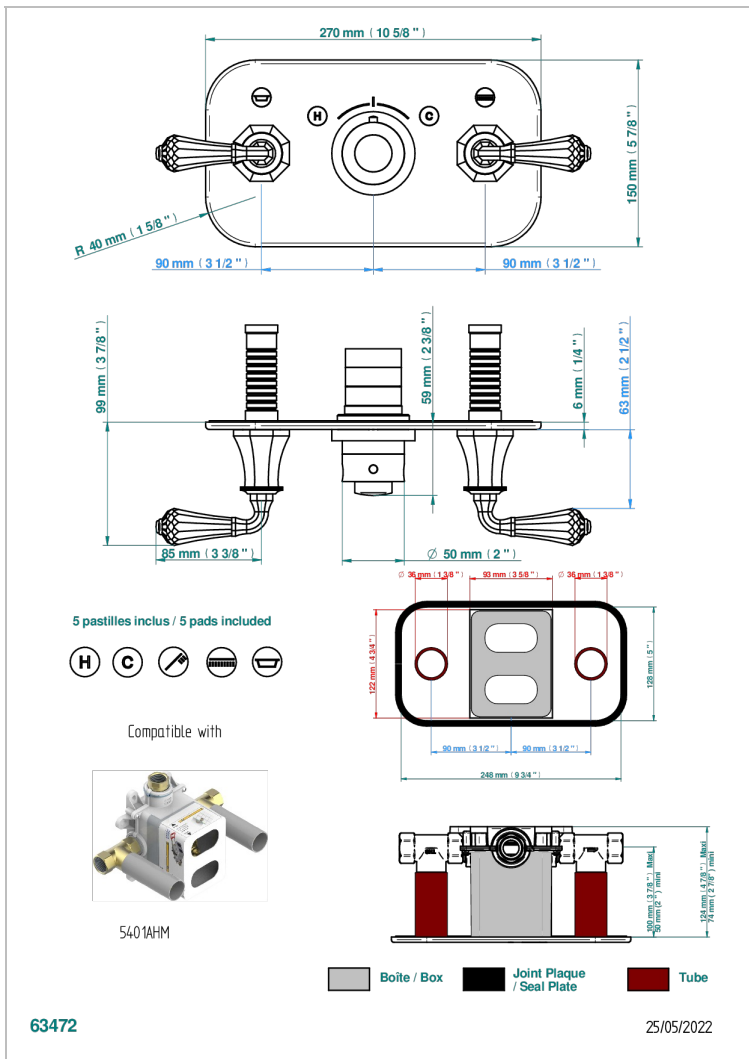

# ART DECO CRYSTAL

A56-5401BEH

Trim for THG thermostat with 2 valves ref. 5 401AHM/US rough part supplied with fixing box , item to be installed horizontal

## CHARACTERISTIC

- Art Déco Crystal
- Trim for THG thermostat with 2 valves ref. 5 401AHM/US part supplied with fixing box , item to be installed horizontal