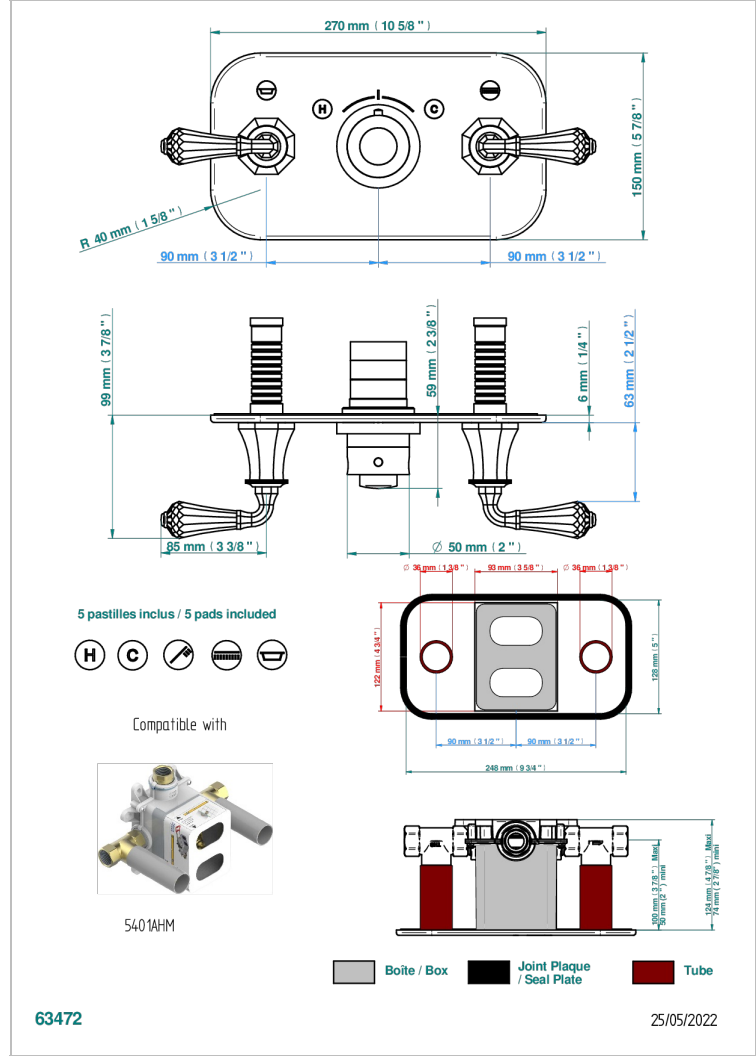

ART DECO CRYSTAL

A56-5401BEH

THG
PARIS

Trim for thermostatic mixer with 2 valves item to be installed horizontal . to adapt on 5 401AHC or 5 401AHM

CHARACTERISTIC

- Art Déco Crystal
- Trim for thermostatic mixer with 2 valves item to be installed horizontal . to adapt on 5 401AHC or 5 401AHM

RELATED SKU'S

- Ref. G00-5401AHC 3/4" THG thermostat, 60 l/mn with two valves with wax cartridge delivered with a built-in box, without trim - to be installed horizontal (for installation with cross handle)
- Ref. G00-5401AHM 3/4" THG thermostat, 60 l/mn with two valves with wax cartridge delivered with a built-in box, without trim - to be installed horizontal (for installation with lever handle)