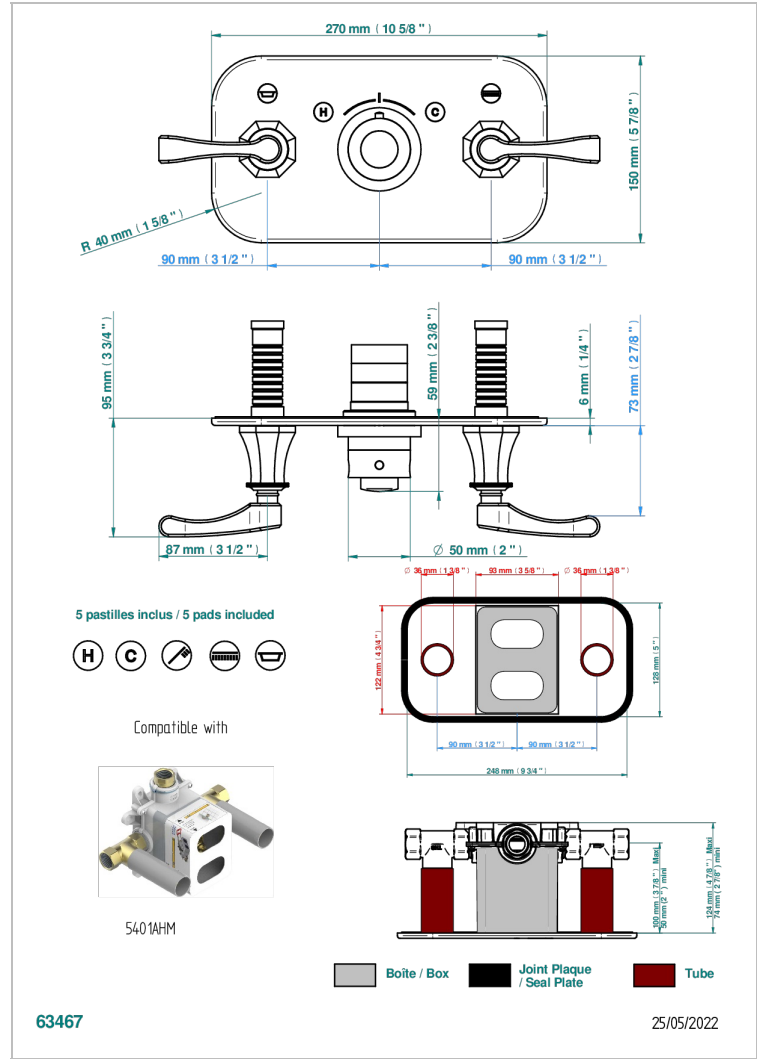

ART DECO CON MANETAS

A55-5401BEH

THG[®]
PARIS

Trim for thermostatic mixer with 2 valves item to be installed horizontal . to adapt on 5 401AHC or 5 401AHM

CARACTERÍSTICAS

- Art Deco con manetas
- Trim for thermostatic mixer with 2 valves item to be installed horizontal . to adapt on 5 401AHC or 5 401AHM