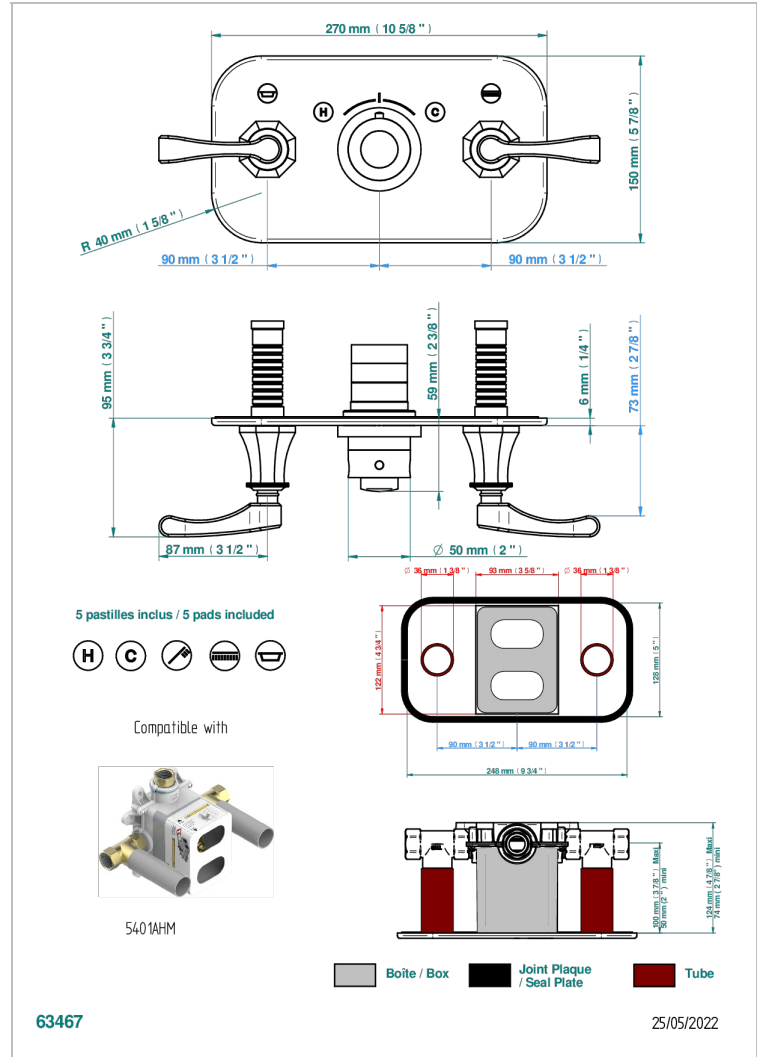

ART DECO WITH LEVER

A55-5401BEH

THG[®]
PARIS

Trim for thermostatic mixer with 2 valves item to be installed horizontal . to adapt on 5 401AHC or 5 401AHM

CHARACTERISTIC

- Art Déco with lever
- Trim for thermostatic mixer with 2 valves item to be installed horizontal . to adapt on 5 401AHC or 5 401AHM

RELATED SKU'S

- Ref. G00-5401AHC 3/4" THG thermostat, 60 l/mn with two valves with wax cartridge delivered with a built-in box, without trim - to be installed horizontal (for installation with cross handle)
- Ref. G00-5401AHM 3/4" THG thermostat, 60 l/mn with two valves with wax cartridge delivered with a built-in box, without trim - to be installed horizontal (for installation with lever handle)