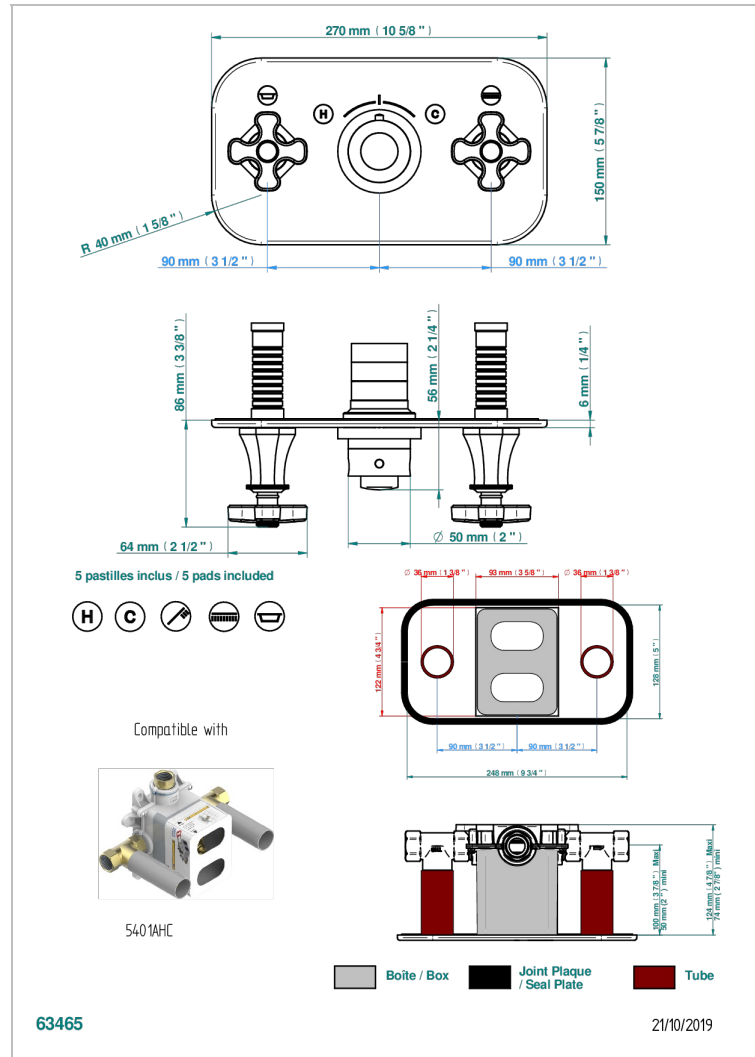

Trim for thermostatic mixer with 2 valves item to be installed horizontal . to adapt on 5 401AHC or 5 401AHM

CARACTERÍSTICAS

- Art Déco
- Trim for thermostatic mixer with 2 valves item to be installed horizontal . to adapt on 5 401AHC or 5 401AHM