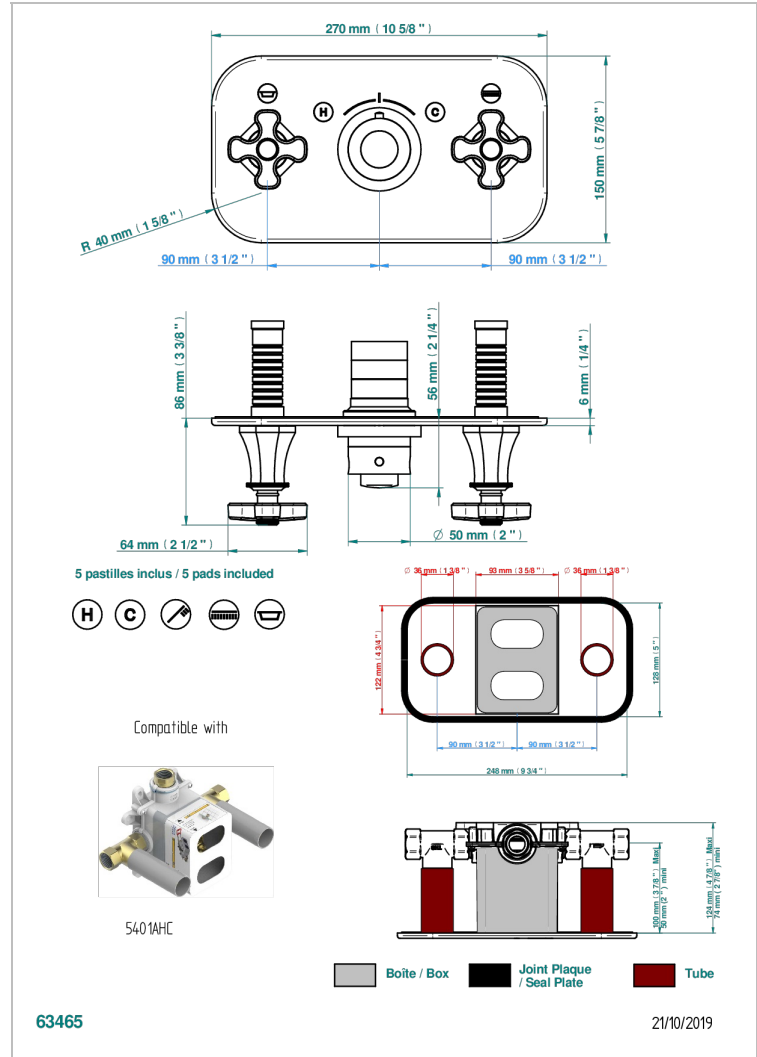

Trim for THG thermostat with 2 valves ref. 5 401AHM/US rough part supplied with fixing box , item to be installed horizontal

CHARACTERISTIC

- Art Déco
- Trim for THG thermostat with 2 valves ref. 5 401AHM/US part supplied with fixing box , item to be installed horizontal