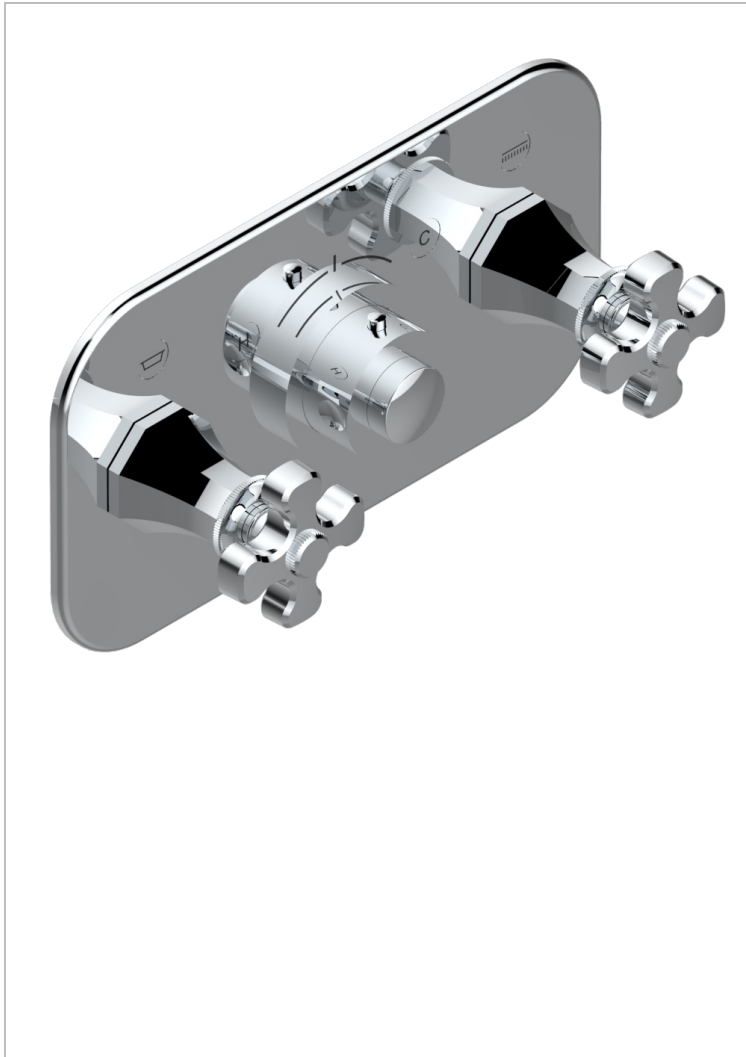

Trim for THG thermostat with 2 valves ref. 5 401AHM/US rough part supplied with fixing box , item to be installed horizontal

CHARACTERISTIC

- Art Déco
- Trim for THG thermostat with 2 valves ref. 5 401AHM/US part supplied with fixing box , item to be installed horizontal

AVAILABLE FINITIONS

Black ceram - D30
 Blush PVD - H62
 Brass color PVD - H49
 Brown bronze color PVD - F33
 Chrome polished - A02
 Chrome polished / gold polished - G02

Copper antique matt, coated - H07
 Gold color PVD - H52
 Gold mat - F07
 Gold polished - F01
 Graphite PVD - H64
 Light coated bronze - D01

Nickel polished - B01
 Soft gold - F30
 Soft matt gold - F31
 Umber PVD - H66