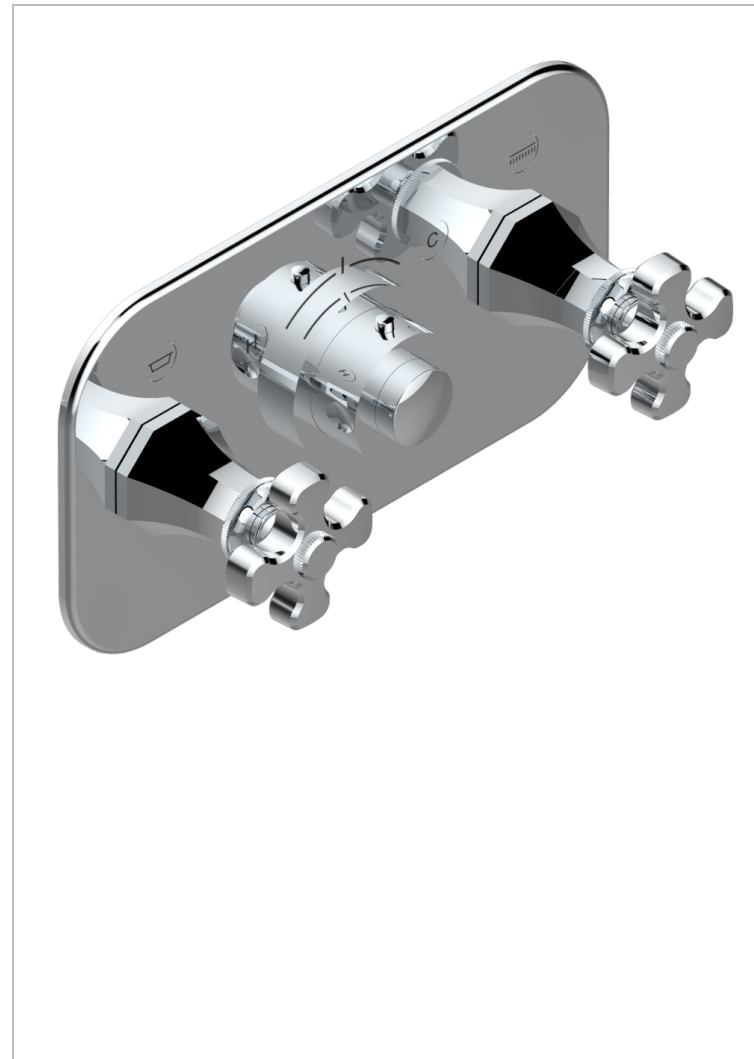

Trim for thermostatic mixer with 2 valves item to be installed horizontal . to adapt on 5 401AHC or 5 401AHM

CHARACTERISTIC

- Art Déco
- Trim for thermostatic mixer with 2 valves item to be installed horizontal . to adapt on 5 401AHC or 5 401AHM

RELATED SKU'S

- Ref. G00-5401AHC 3/4" THG thermostat, 60 l/mn with two valves with wax cartridge delivered with a built-in box, without trim - to be installed horizontal (for installation with cross handle)
- Ref. G00-5401AHM 3/4" THG thermostat, 60 l/mn with two valves with wax cartridge delivered with a built-in box, without trim - to be installed horizontal (for installation with lever handle)

AVAILABLE FINITIONS

Antique nickel - H28
 Black ceram - D30
 Blush PVD - H62
 Brass color PVD - H49
 Brown bronze color PVD - F33
 Gold color PVD - H52

Graphite PVD - H64
 Lacquered light bronze - D01
 Matt Umber PVD - H67
 Matt blush PVD - H60
 Matt brass color PVD - H50
 Matt brown bronze color PVD - F34