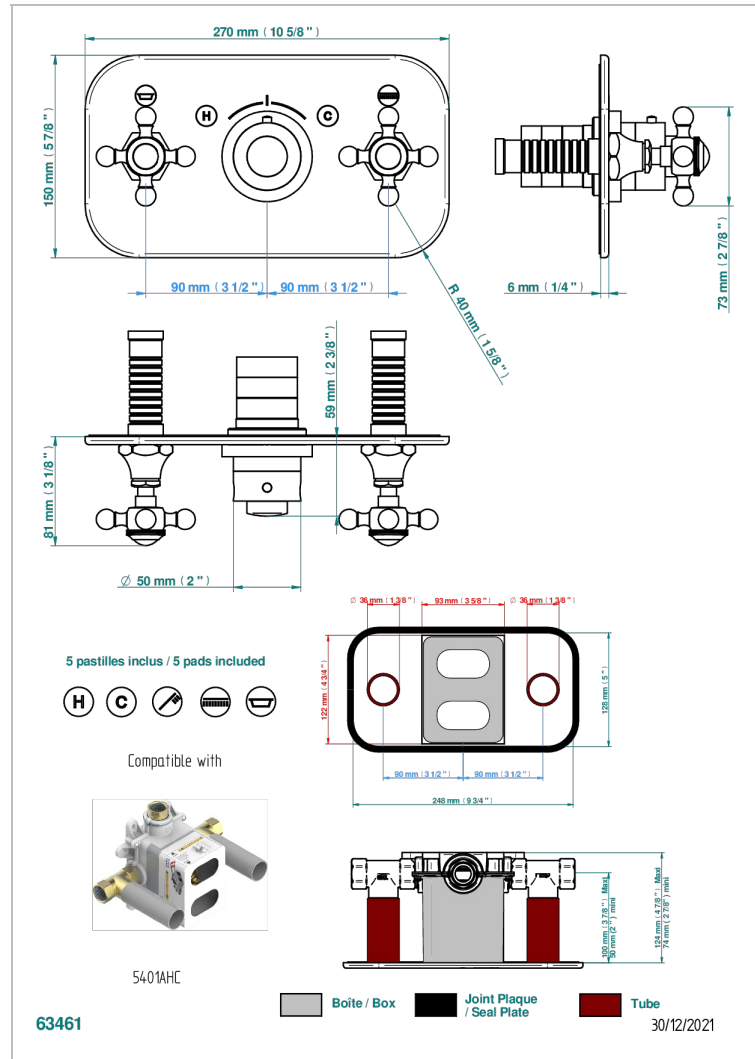

Trim for THG thermostat with 2 valves ref. 5 401AHM/US rough part supplied with fixing box , item to be installed horizontal

### CHARACTERISTIC

- 1900
- Trim for THG thermostat with 2 valves ref. 5 401AHM/US rough part supplied with fixing box , item to be installed horizontal