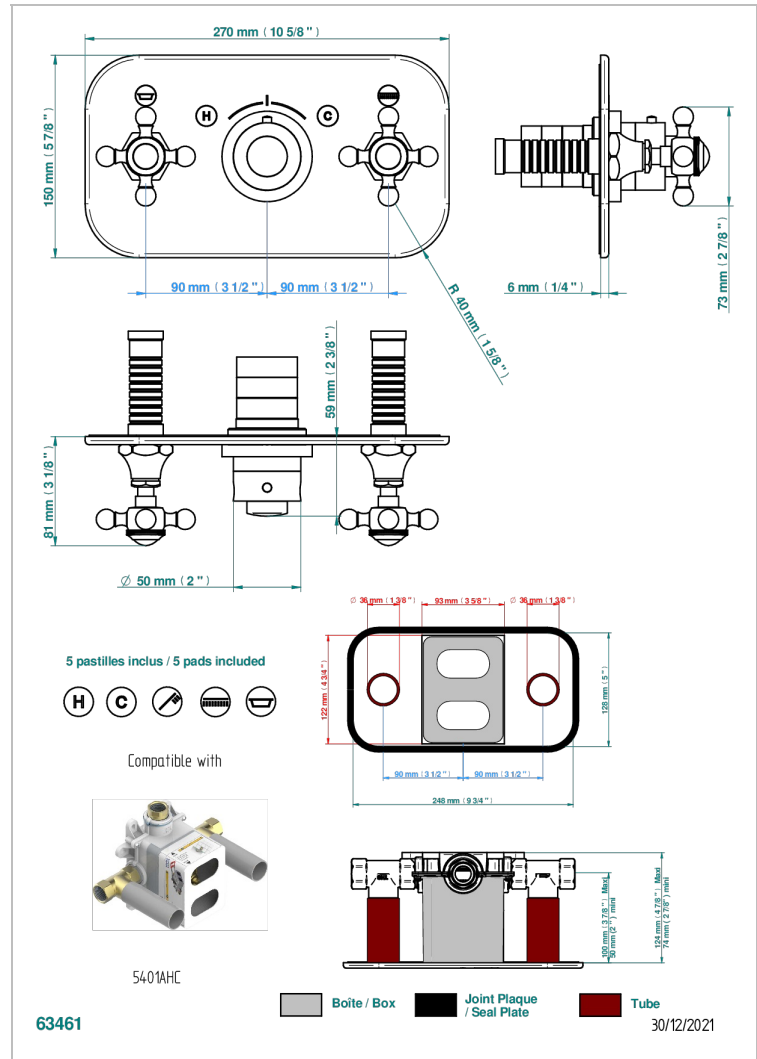

Trim for thermostatic mixer with 2 valves item to be installed horizontal . to adapt on 5 401AHC or 5 401AHM

CARACTERÍSTICAS

- 1900
- Trim for thermostatic mixer with 2 valves item to be installed horizontal . to adapt on 5 401AHC or 5 401AHM

PRODUCTOS RELACIONADOS

- Ref. G00-5401AHC 3/4" THG thermostat, 60 l/mn with two valves with wax cartridge delivered with a built-in box, without trim - to be installed horizontal (for installation with cross handle)
- Ref. G00-5401AHM 3/4" THG thermostat, 60 l/mn with two valves with wax cartridge delivered with a built-in box, without trim - to be installed horizontal (for installation with lever handle)